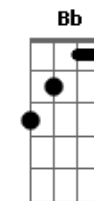

© ukulele-chords.com