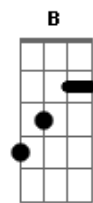

© ukulele-chords.com