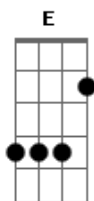

Acordes

© ukulele-chords.com

© ukulele-chords.com

© ukulele-chords.com

© ukulele-chords.com

© ukulele-chords.com

© ukulele-chords.com

© ukulele-chords.com

© ukulele-chords.com