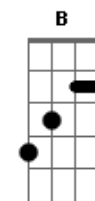

© ukulele-chords.com