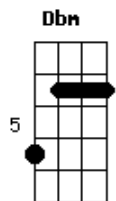

© ukulele-chords.com

© ukulele-chords.com