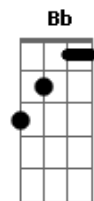

© ukulele-chords.com