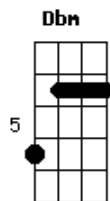

© ukulele-chords.com

ukulele-chords.com