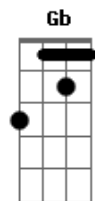

© ukulele-chords.com