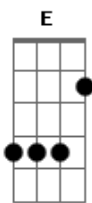

Acordes

© ukulele-chords.com

© ukulele-chords.com

© ukulele-chords.com

ukulele-chords.com

© ukulele-chords.com

© ukulele-chords.com

© ukulele-chords.com

© ukulele-chords.com