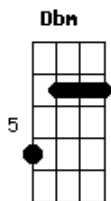

© ukulele-chords.com

© ukulele-chords.com