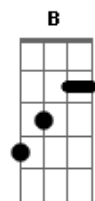

© ukulele-chords.com