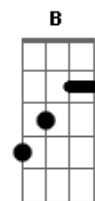

© ukulele-chords.com