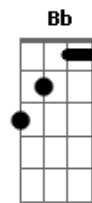

© ukulele-chords.com