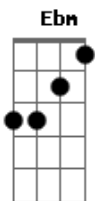

© ukulele-chords.com