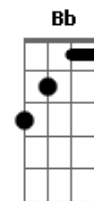

© ukulele-chords.com