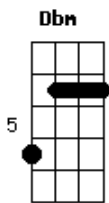

© ukulele-chords.com

ukulele-chords.com