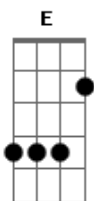

Acordes

© ukulele-chords.com

© ukulele-chords.com

© ukulele-chords.com

© ukulele-chords.com

© ukulele-chords.com

© ukulele-chords.com

© ukulele-chords.com

© ukulele-chords.com