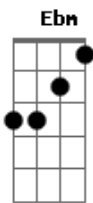

© ukulele-chords.com