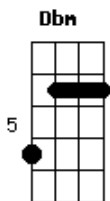

© ukulele-chords.com

ukulele-chords.com