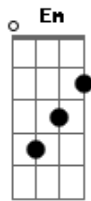

© ukulele-chords.com