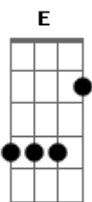

© ukulele-chords.com