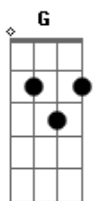

[Segunda Parte]

G Em C D
And the caravan has all my friends
G Em C D
It will stay with me until the end
C Bm Am G
Gypsy Robin, Sweet Emma Rose
C Bm Am G
Tell me everything I need to know
G C G C Bm Am G
La, la, la, la, la, la, la

[Refrão]

C Bm Am G C Bm Am G
Turn up your radio and let me hear the song
C Bm Am G
Switch on your electric light
C Bm Am G
Then we can get down to what is really wrong
C Bm Am G C Bm Am G
I long to hold you tight so I can feel you
C Bm Am G C Bm Am G
Sweet lady of the night I shall reveal you

G C C Bm Bm Am Am G
Turn it up, turn it up, little bit higher radio
G C C Bm Bm Am Am G
La, la, la, la... etc

Turn it up, turn it up, so you know, radio

[Ponte]

G C G C Bm Am G
La, la, la, la, la, la, la
G C G C Bm Am G
La, la, la, la, la, la, la

[Terceira Parte]

G Em C D
And the caravan is painted red and white
G Em C D
That means ev'rybody's staying overnight
C Bm Am G
Now the barefoot gypsy player round the campfire sing and
play
C Bm Am G
And a woman tells us of her ways
G C G C Bm Am G
La, la, la, la, la, la, la
G C G C Bm Am G
La, la, la, la, la, la, la

[Refrão]

C Bm Am G C Bm Am G
Turn up your radio and let me hear the song
C Bm Am G
Switch on your electric light
C Bm Am G
Then we can get down to what is really wrong
C Bm Am G C Bm Am G
I long just to hold you tight so I can feel you
C Bm Am G C Bm Am G
Sweet lady of the night I shall reveal you
G C C Bm Bm Am Am G
Turn it up, turn it up, little bit higher radio
G C C Bm Bm Am Am G
Turn it up, that's enough, so you know it's got
soul
G C C Bm Bm Am Am G
Radio, radio turn it up, mm mm

Acordes

© ukulele-chords.com