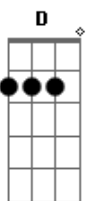

© ukulele-chords.com