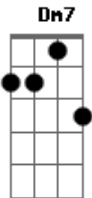

© ukulele-chords.com