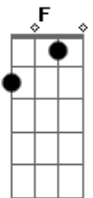

© ukulele-chords.com