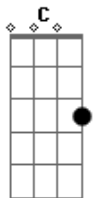

Van Morrison - Caravan

Tom: C

G C F G C F
And the caravan is on its way, I can hear the merry gypsy play
F C Dm7 C
Mama, Mama, I love you down the road
F C Dm7 C
She's out playin' with her radio,
F C Dm7 C F C Dm7 C
La la la-la, la la la, la la la-la, la la la

In the caravan there's all my friends
Yeah they'll stay with me until the end
Gypsy Robin, is way down the road
Tell me everything I need to know, la la

F C Dm7 C F C Dm7 C
Turn up your radio, and let-a me hear a song
F C Dm7 C

Switch on your electric light
F C Dm7 C
So we can get down to whats really wrong
F C Dm7 C F C Dm7 C
I long to hold you tight, so that I can feel ya
F C Dm7 C F C Dm7 C
Sweet lady of the night, I shall reveal ya .. If you won't
F C Dm7 C
Turn it up, turn it up, little bit higher, radio
F C Dm7 C
Turn it up, just enough, so you know, it's got soul
F C Dm7 C F C Dm7 C
La la la-la, la la la, la la la-la, la la la

Yeah the caravan is painted red and white
That means everybody's staying overnight
Yeah the barefoot gypsy boy round the campfire sing and play
And the woman tells us all go away
La la la-la, la la la, la la la-la, la la la

Acordes

© ukulele-chords.com