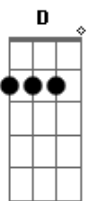

© ukulele-chords.com