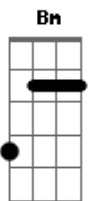

© ukulele-chords.com