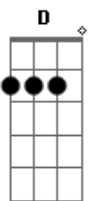

© ukulele-chords.com