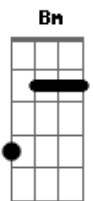

© ukulele-chords.com