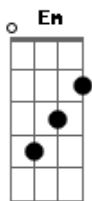

© ukulele-chords.com