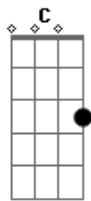

© ukulele-chords.com