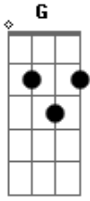

© ukulele-chords.com