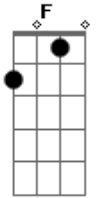

Van Der Graaf Generator - Killer

tom:

F

Tabbed by: NineInchNails_0

Tuning: e,B,G,D,A,E

Then it's some kind of piano solo. During the piano solo, this will kick in again:

This is the 8 minute and 17 seconds version.

=====

Acordes

© ukulele-chords.com