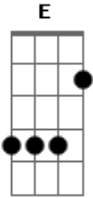

© ukulele-chords.com