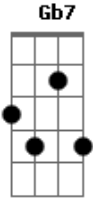

© ukulele-chords.com