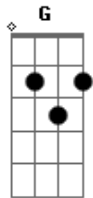

© ukulele-chords.com