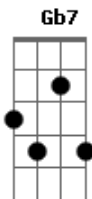

© ukulele-chords.com