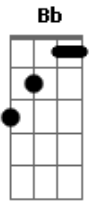

© ukulele-chords.com