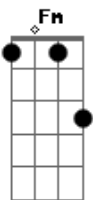

© ukulele-chords.com