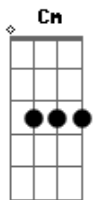

# Valerie Broussard - Devil In Your Eyes

tom:

Intro: Fm Cm Fm  
Cm Eb Cm

Cm  
You are the sound I ring while I'm sleeping  
Loud and closer, shadow around  
Days turn to nights while I've been dreaming  
Smoke and fire hanging like a cloud

Fm  
I may be your only medicine  
Cm Fm  
As long as I can stay alive

Ab  
There's a devil in your eyes  
Cm  
There's a devil in your eyes  
Ab Cm Bb  
I see it every time you turn and look at me  
Ab  
There's a devil in your eyes  
Cm  
There's a devil in your eyes  
Ab  
I know it's on your mind

## Acordes

© ukulele-chords.com

© ukulele-chords.com

© ukulele-chords.com

© ukulele-chords.com

© ukulele-chords.com

© ukulele-chords.com

Cm  
God only knows what I was thinking  
Letting you in the door, I'll never say  
Try to stay away but that ain't working  
Damned to be together, soul afire  
I may be your only medicine  
As long as I can stay alive Fm  
Ab  
There's a devil in your eyes  
Cm  
There's a devil in your eyes  
Ab Cm Bb  
I see it every time you turn and look at me  
Ab  
There's a devil in your eyes  
Cm  
There's a devil in your eyes  
Eb  
I know it's on your mind  
I know I hold  
Cm  
I know I hold  
I know I hold the key  
Fm  
I may be your only medicine  
Cm  
As long as I can stay alive