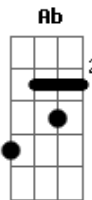

I know I hold  
G  
I know I hold  
Cm Eb Cm  
I know I hold the key

## Acordes

© ukulele-chords.com

© ukulele-chords.com

© ukulele-chords.com

© ukulele-chords.com

© ukulele-chords.com

© ukulele-chords.com

Cm  
God only knows what I was thinking  
Letting you in the door, I'll never say  
Try to stay away but that ain't working  
Damned to be together, soul afire  
I may be your only medicine  
As long as I can stay alive  
Fm  
Ab  
There?s a devil in your eyes  
Cm  
There?s a devil in your eyes  
Ab Cm Bb  
I see it every time you turn and look at me  
Ab  
There?s a devil in your eyes  
Cm  
There?s a devil in your eyes  
Eb  
I know it?s on your mind  
I know I hold  
Cm  
I know I hold  
I know I hold the key  
Fm  
I may be your only medicine  
Cm  
As long as I can stay alive