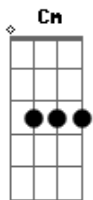

# Valerie Broussard - Devil In Your Eyes

tom:

Intro: Fm Cm Cm  
Cm Eb Cm

Cm  
You are the sound I ring while I'm sleeping  
Loud and closer, shadow around  
Days turn to nights while I've been dreaming  
Smoke and fire hanging like a cloud

Fm  
I may be your only medicine  
Cm Fm  
As long as I can stay alive

Ab  
There's a devil in your eyes  
Cm  
There's a devil in your eyes  
Ab Cm Bb  
I see it every time you turn and look at me  
Ab  
There's a devil in your eyes  
Cm  
There's a devil in your eyes  
Ab  
I know it's on your mind

## Acordes

© ukulele-chords.com

© ukulele-chords.com

© ukulele-chords.com

© ukulele-chords.com

© ukulele-chords.com

© ukulele-chords.com

Cm  
God only knows what I was thinking  
Letting you in the door, I'll never say  
Try to stay away but that ain't working  
Damned to be together, soul afire  
I may be your only medicine  
As long as I can stay alive  
Fm  
Ab  
There's a devil in your eyes  
Cm  
There's a devil in your eyes  
Ab Cm Bb  
I see it every time you turn and look at me  
Ab  
There's a devil in your eyes  
Cm  
There's a devil in your eyes  
Eb  
I know it's on your mind  
I know I hold  
Cm  
I know I hold  
I know I hold the key  
Fm  
I may be your only medicine  
Cm  
As long as I can stay alive