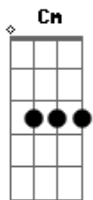

# Valerie Broussard - Devil In Your Eyes

tom:

Intro: Fm Cm Fm  
Cm Eb Cm

Cm  
You are the sound I ring while I'm sleeping  
Loud and closer, shadow around  
Days turn to nights while I've been dreaming  
Smoke and fire hanging like a cloud

Fm  
I may be your only medicine  
Cm Fm  
As long as I can stay alive

Ab  
There?s a devil in your eyes  
Cm  
There?s a devil in your eyes  
Ab Cm Bb  
I see it every time you turn and look at me  
Ab  
There?s a devil in your eyes  
Cm  
There?s a devil in your eyes  
Ab  
I know it?s on your mind

## Acordes

© ukulele-chords.com

© ukulele-chords.com

© ukulele-chords.com

© ukulele-chords.com

© ukulele-chords.com

© ukulele-chords.com

Cm  
God only knows what I was thinking  
Letting you in the door, I'll never say  
Try to stay away but that ain't working  
Damned to be together, soul afire  
I may be your only medicine  
As long as I can stay alive  
Fm  
Ab  
There?s a devil in your eyes  
Cm  
There?s a devil in your eyes  
Ab Cm Bb  
I see it every time you turn and look at me  
Ab  
There?s a devil in your eyes  
Cm  
There?s a devil in your eyes  
Eb  
I know it?s on your mind  
I know I hold  
Cm  
I know I hold  
I know I hold the key  
Fm  
I may be your only medicine  
Cm  
As long as I can stay alive