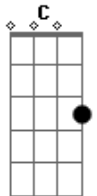

© ukulele-chords.com