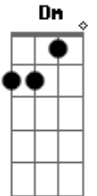

© ukulele-chords.com