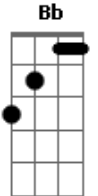

© ukulele-chords.com