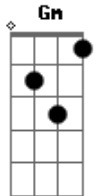

© ukulele-chords.com