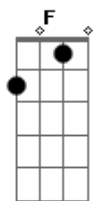

Ritchie Valens - Stay Beside Me

tom:

Intro: F Bb F Bb

F Bb F Bb
Stay beside me, here beside me
F Bb C Gm
Stay beside me day after day
F Bb F Bb
When I'm feeling blue, let me look at you
F Bb C F
Oh my darling, please won't you say
F Bb F Bb
You'll stay beside me, help & guide me
F Bb C Gm
Never never leave me alone
F Bb F Bb
Trust & love me, be proud of me

F Bb C F
Let me keep your heart for my own

Dm Am Gm F
With your love, you make me strong
Dm Am Gm C
Come to me where you belong

F Bb F Bb
Stay beside me, close beside me
F Bb C Gm
You must know it's you I adore
F B F Bb
You were meant for me, you will always be
F Bb C F
My true love forever more

[Final] Bb F Bb F
Bb F Bb F

Acordes

© ukulele-chords.com