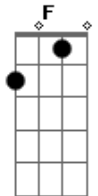

Ritchie Valens - Stay Beside Me

tom:

Intro: F Bb F Bb

F Bb F Bb
Stay beside me, here beside me
F Bb C Gm
Stay beside me day after day
F Bb F Bb
When I'm feeling blue, let me look at you
F Bb C F
Oh my darling, please won't you say

F Bb F Bb
You'll stay beside me, help & guide me
F Bb C Gm
Never never leave me alone
F Bb F Bb
Trust & love me, be proud of me

F Bb C F
Let me keep your heart for my own

Dm Am Gm F
With your love, you make me strong
Dm Am Gm C
Come to me where you belong

F Bb F Bb
Stay beside me, close beside me
F Bb C Gm
You must know it's you I adore
F B F Bb
You were meant for me, you will always be
F Bb C F
My true love forever more

[Final] Bb F Bb F
Bb F Bb F

Acordes

© ukulele-chords.com