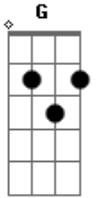

© ukulele-chords.com