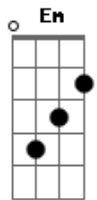

© ukulele-chords.com