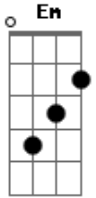

© ukulele-chords.com