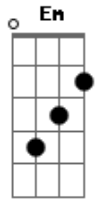

© ukulele-chords.com