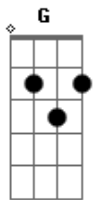

© ukulele-chords.com