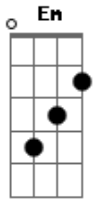

© ukulele-chords.com