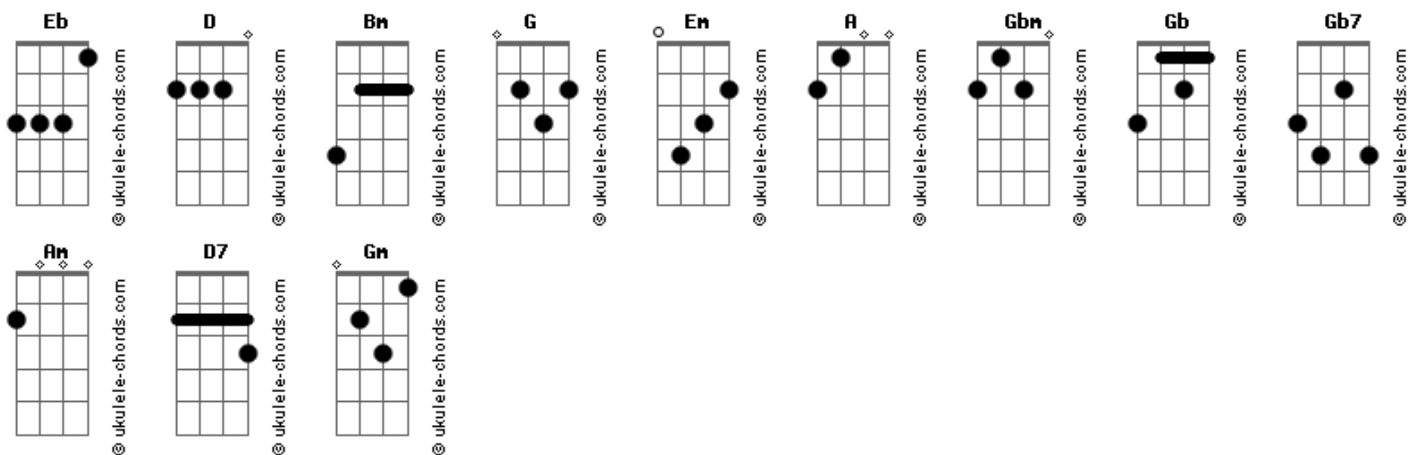

# V (BTS) - Scenery (??)

tom:

Eb (forma dos acordes no tom de D )

Capostrate na 1ª casa

Intro: D Bm G D

[Primeira Parte]

D  
Kkocdeuri gadeukhan georie  
Em Bm  
Oneuldo geudaereul boneyo  
G D  
Nae ane damgyeojilkkayo  
Saebyeog dari jinan gongwone jigeum nae gamjeongeul damayo  
G D  
I noraen geudael hyanghaeyo  
Bamhaneul darege bichwojin pilleumui sorireul deureoyo  
Em A

[Refrão]

D A  
I still wonder wonder beautiful story  
Bm Gbm G  
Still wonder wonder best part  
D Gb Bm G  
I still wander wander next story  
Em A D  
I want to make you mine

[Ponte] A Bm G D

[Segunda Parte]

## Acordes

Eojewa gateun moseubeuro nae ape wajuseyo

[Refrão]

D A  
I still wonder wonder beautiful story  
Bm Gbm G  
Still wonder wonder best part  
D Gb Bm G  
I still wander wander next story  
Em Gb7 Bm  
I want to make you mine

[Ponte] Gb Am D7 G Em

Em  
Ha ah ah ah  
D  
Hah ah ah ah ah  
G A  
Hah ah ah ah ah ahhhh

[Refrão]

D A  
I still wonder wonder beautiful story  
Bm Gbm G  
Still wonder wonder best part  
D Gb Bm G  
I still wander wander next story  
Em A D  
I want to make you mine