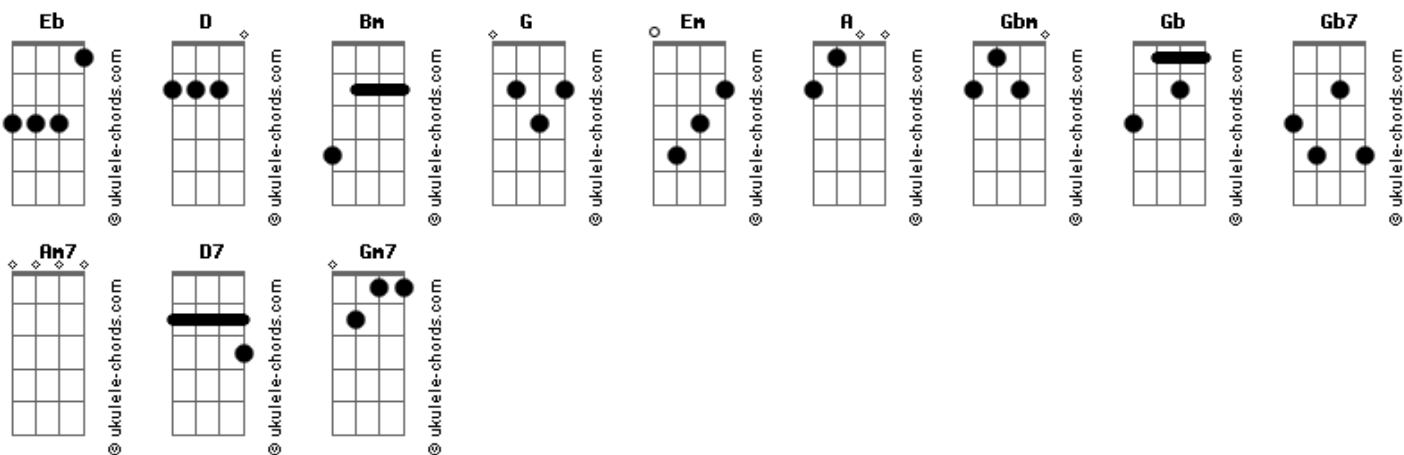

# V (BTS) - Scenery (??)

tom:

Eb (forma dos acordes no tom de D )

Capostrate na 1ª casa  
Intro: D Bm G D

[Primeira Parte]

D  
Kkocdeuri gadeukhan georie  
Em Bm  
Oneuldo geudaereul boneyo  
G D  
Nae ane damgyeojilkkayo  
Saebyeog dari jinan gongwone jigeum nae gamjeongeul damayo  
G D  
I noraen geudael hyanghaeyo  
Bamhaneul darege bichwojin pilleumui sorireul deureoyo  
Em A

[Refrão]

D A  
I still wonder wonder beautiful story  
Bm Gbm G  
Still wonder wonder best part  
D Gb Bm G  
I still wander wander next story  
Em A D  
I want to make you mine

[Ponte] A Bm G D

[Segunda Parte]

## Acordes

Eojewa gateun moseubeuro nae ape wajuseyo

[Refrão]

D A  
I still wonder wonder beautiful story  
Bm Gbm G  
Still wonder wonder best part  
D Gb Bm G  
I still wander wander next story  
Em Gb7 Bm  
I want to make you mine