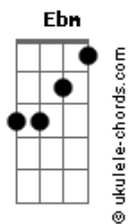

V. Bozeman - What Is Love

tom:
Ebm
[Primeira Parte]

Ebm **Db**
I would tell you that I love you tonight
Db **Ebm**
But I know that I've got time on my side
Ebm **Db**
Where you goin'? Why you leavin' so soon?
Db **Ebm**
Is there somewhere else that's better for you?

[Refrão]

Ebm **Db**
What is love if you're not here with me?
Db **Ebm**
What is love if it's not guaranteed?
B **Bb** **Ebm**
What is love if it just ups and leaves?

Ebm **Db**
What is love if you're not here no more?
Db **Ebm**
What is love if you're not really sure?
B
What is love?
Bb
What is love?

[Segunda Parte]

Ebm **Db**
Tell myself I wouldn't cry when you're gone
Db **Ebm**
But I know it's easier said than done
Ebm **B**
Look at me, look at me, choked up now
Db **Ebm**
Try to tell you but it won't come out

[Refrão]

Ebm **Db**
Acordes

What is love if you're not here with me?
Db **Ebm**
What is love if it's not guaranteed?
B **Bb** **Ebm**
What is love if it just ups and leaves?

Ebm **Db**
What is love if you're not here no more?
Db **Ebm**
What is love if you're not really sure?
B **Bb**
What is love if it just ups and goes?

[Ponte]

B
I can't live without you (I can't live without you)
Gb
I can't live with you (I can't live with you)
Ebm
What goes around will come
Db
Right back around, you won't know 'til it hit you
B
We were supposed to be (an empire)
Gb
We were supposed to be (an empire)
Ebm **Db**
We were supposed to be an empire

[Refrão]

Ebm **Db**
What is love if you're not here with me?
Db **Ebm**
What is love if it's not guaranteed?
B **Bb** **Ebm**
What is love if it just ups and leaves?

Ebm
What is love?
Ebm **Db**
What is love if you're not really sure?
Db **Ebm**
What is love if it just ups?