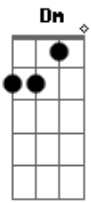

Eb Dm Cm

Allí la montaña me atraviesa de energía

Eb Dm Cm

Sagrados colores primeros

[Ponte] Eb Dm Cm Eb Dm Cm

[Solo] Eb Dm Cm Eb Dm Cm

Fm Ab Cm Gm

Imaginé verte, del otro lado

Imaginé verte, del otro lado

Y dentro mío verte, es tan extraño, imaginé verte

Acordes

© ukulele-chords.com

© ukulele-chords.com

© ukulele-chords.com

© ukulele-chords.com

© ukulele-chords.com