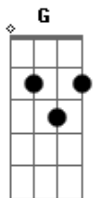

Usher - Same Girl

tom:

Intro: Eb7 D7 G
Eb7 D7 G

[Primeira Parte]

G Am
If you could read my mind
D7 G
You'd say baby you were right
Am D
And I don't want to fight anymore
G Am
You're usually righter than I am
D G Am
And I'm not a very good fighter, am I?
D G Am
No, neither are you
D G
So let's be through with this one
Em C D
Because some things never change

[Refrão]

G
I know you're still my same girl
Am D G
Who builds her own frames
G Em
For the pictures that she paints
D C
Of the lights of Monterey
C Am
Comin' across the bay

Acordes

© ukulele-chords.com

© ukulele-chords.com

© ukulele-chords.com

© ukulele-chords.com

© ukulele-chords.com

© ukulele-chords.com

© ukulele-chords.com

G Am D G
Right back to my same girl, hmm hmmm hmmm hmm
(Eb7 D7 G)
(Eb7 D7 G)

[Segunda Parte]

G Am
How can you be so calm
D G
When the truth is that sometimes
Am D
We live in the eye of the storm
G Am
With everything going on around us
D G
I feel comfort in the sounds when you say
Em G
It will be okay like the star guiding me
Em
To the light of the day
C D
The doldrums could follow me