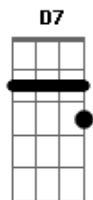

© ukulele-chords.com