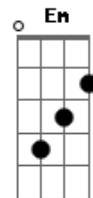

Usher - Same Girl

tom:

Intro: Eb7 D7 G
Eb7 D7 G

[Primeira Parte]

G Am
If you could read my mind
D7 G
You'd say baby you were right
Am D
And I don't want to fight anymore
G Am
You're usually righter than I am
D G Am
And I'm not a very good fighter, am I?
D G Am
No, neither are you
D G
So let's be through with this one
Em C D
Because some things never change

[Refrão]

G
I know you're still my same girl
Am D G
Who builds her own frames
G Em
For the pictures that she paints
D C
Of the lights of Monterey
C Am
Comin' across the bay

Acordes

© ukulele-chords.com

© ukulele-chords.com

© ukulele-chords.com

© ukulele-chords.com

© ukulele-chords.com

© ukulele-chords.com

© ukulele-chords.com

Right back to my same girl, hmm hmmm hmmm hmm

(Eb7 D7 G)
(Eb7 D7 G)

[Segunda Parte]