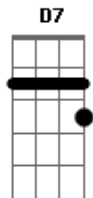

Usher - Same Girl

tom:

Intro: Eb7 D7 G
Eb7 D7 G

[Primeira Parte]

G Am
If you could read my mind
D7 G
You'd say baby you were right
Am D
And I don't want to fight anymore
G Am
You're usually righter than I am
D G Am
And I'm not a very good fighter, am I?
D G Am
No, neither are you
D G
So let's be through with this one
Em C D
Because some things never change

[Refrão]

G
I know you're still my same girl
Am D G
Who builds her own frames
G Em
For the pictures that she paints
D C
Of the lights of Monterey
C Am
Comin' across the bay

Acordes

© ukulele-chords.com

© ukulele-chords.com

© ukulele-chords.com

© ukulele-chords.com

© ukulele-chords.com

© ukulele-chords.com

© ukulele-chords.com

Right back to my same girl, hmm hmmm hmmm hmm

(Eb7 D7 G)
(Eb7 D7 G)

[Segunda Parte]