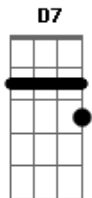

Usher - Same Girl

tom:

Intro: Eb7 D7 G
Eb7 D7 G

[Primeira Parte]

G Am
If you could read my mind
D7 G
You'd say baby you were right
Am D
And I don't want to fight anymore
G Am
You're usually righter than I am
D G Am
And I'm not a very good fighter, am I?
D G Am
No, neither are you
D G
So let's be through with this one
Em C D
Because some things never change

[Refrão]

G
I know you're still my same girl
Am D G
Who builds her own frames
G Em
For the pictures that she paints
D C
Of the lights of Monterey
C Am
Comin' across the bay

Acordes

© ukulele-chords.com

© ukulele-chords.com

© ukulele-chords.com

© ukulele-chords.com

© ukulele-chords.com

© ukulele-chords.com

© ukulele-chords.com

G Am D G
Right back to my same girl, hmm hmmm hmmm hmm
(Eb7 D7 G)
(Eb7 D7 G)

[Segunda Parte]

G Am
How can you be so calm
D G
When the truth is that sometimes
Am D
We live in the eye of the storm
G Am
With everything going on around us
D G
I feel comfort in the sounds when you say
Em G
It will be okay like the star guiding me
Em
To the light of the day
C D
The doldrums could follow me