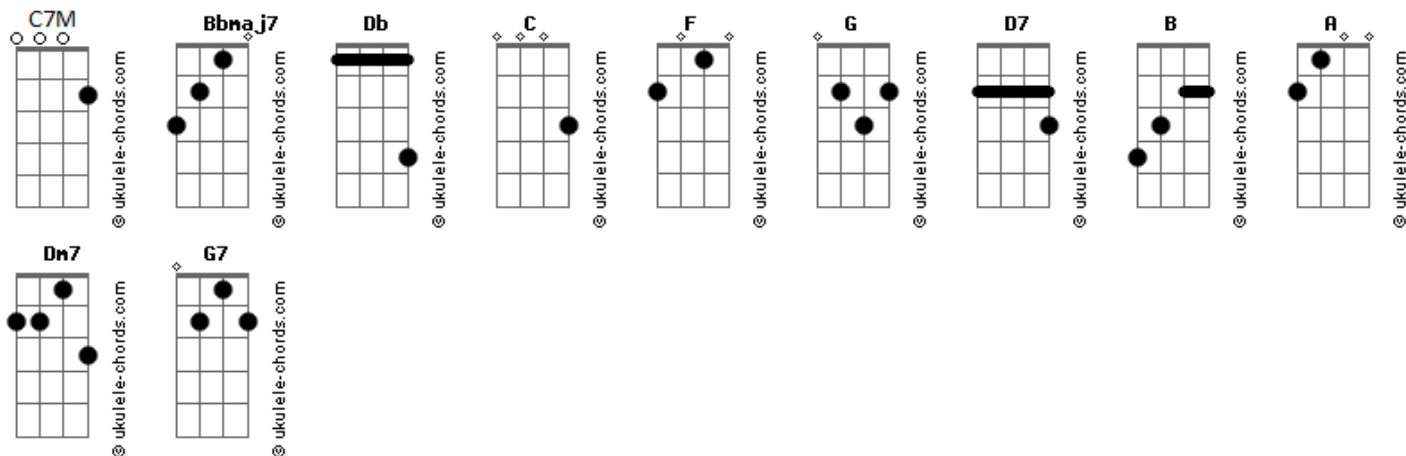

# Us The Duo - Homesick Lullaby

tom:  
 Db (forma dos acordes no tom de C )  
 Capostraste na 1ª casa

[Primeira Parte]

C  
 Nothing ?round here seems familiar  
 F G  
 I wish I could be home again  
 C  
 All I have left are the memories  
 F G  
 And those always come to an end  
 C7M Bb7M  
 But my bed isn't far behind  
 F D7 D7  
 It's right where I left it last  
 C B A  
 If I had one wish I would book me a ticket  
 F G C7M  
 On a plane to take me back

[refrão 1]

C7M Dm7 C7M  
 Homesick lullaby

( G G7 G )

C7M Dm7 C7M G G7 G  
 You always know how to make me cry  
 C7M F  
 Till I'm back where I belong  
 C7M G  
 I'll be singing this same old song  
 C7M F G C7M  
 My homesick lullaby

## Acordes

F D7 D7  
 It's right where I left it last  
 C B A  
 If I close my eyes and I dream how it looks  
 F G C7M  
 At least my mind can go back

[refrão 1]

C7M Dm7 C7M G G7 G  
 Homesick lullaby  
 C7M Dm7 C7M G G7 G  
 You always know how to make me cry  
 C7M F  
 Till I'm back where I belong  
 C7M G  
 I'll be singing this same old song  
 C7M F G C7M  
 My homesick lullaby

[Ponte]

A B C  
 I wish that I could explain it  
 F G  
 The feeling that comes with home  
 C7M Dm7 C7M  
 You know what it is once you left it  
 G  
 Now I'm dreaming that I can go

[refrão 2]

C7M Dm7 C7M G G7 G  
 Homesick lullaby  
 C7M Dm7 C7M G G7 G  
 You always know how to make me cry, cry, cry  
 C7M F  
 Till I'm back where I belong  
 C7M G  
 I'll be singing this same old song  
 C7M F G C7M  
 My homesick lullaby