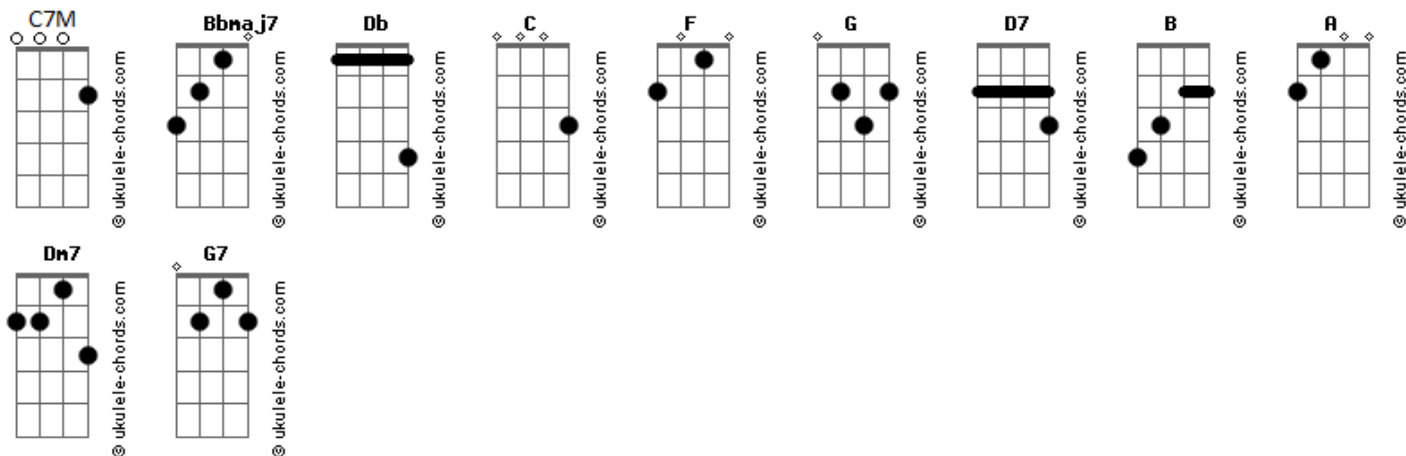

Us The Duo - Homesick Lullaby

tom:
 Db (forma dos acordes no tom de C)
 Capostraste na 1ª casa

[Primeira Parte]

C
 Nothing ?round here seems familiar
 F G
 I wish I could be home again
 C
 All I have left are the memories
 F G
 And those always come to an end
 C7M Bb7M
 But my bed isn't far behind
 F D7 D7
 It's right where I left it last
 C B A
 If I had one wish I would book me a ticket
 F G C7M
 On a plane to take me back

[refrão 1]

C7M Dm7 C7M
 Homesick lullaby

(G G7 G)

C7M Dm7 C7M G G7 G
 You always know how to make me cry
 C7M F
 Till I'm back where I belong
 C7M G
 I'll be singing this same old song
 C7M F G C7M
 My homesick lullaby

Acordes

F D7 D7
 It's right where I left it last
 C B A
 If I close my eyes and I dream how it looks
 F G C7M
 At least my mind can go back

[refrão 1]

C7M Dm7 C7M G G7 G
 Homesick lullaby
 C7M Dm7 C7M G G7 G
 You always know how to make me cry
 C7M F
 Till I'm back where I belong
 C7M G
 I'll be singing this same old song
 C7M F G C7M
 My homesick lullaby

[Ponte]

A B C
 I wish that I could explain it
 F G
 The feeling that comes with home
 C7M Dm7 C7M
 You know what it is once you left it
 G
 Now I'm dreaming that I can go

[refrão 2]

C7M Dm7 C7M G G7 G
 Homesick lullaby
 C7M Dm7 C7M G G7 G
 You always know how to make me cry, cry, cry
 C7M F
 Till I'm back where I belong
 C7M G
 I'll be singing this same old song
 C7M F G C7M
 My homesick lullaby