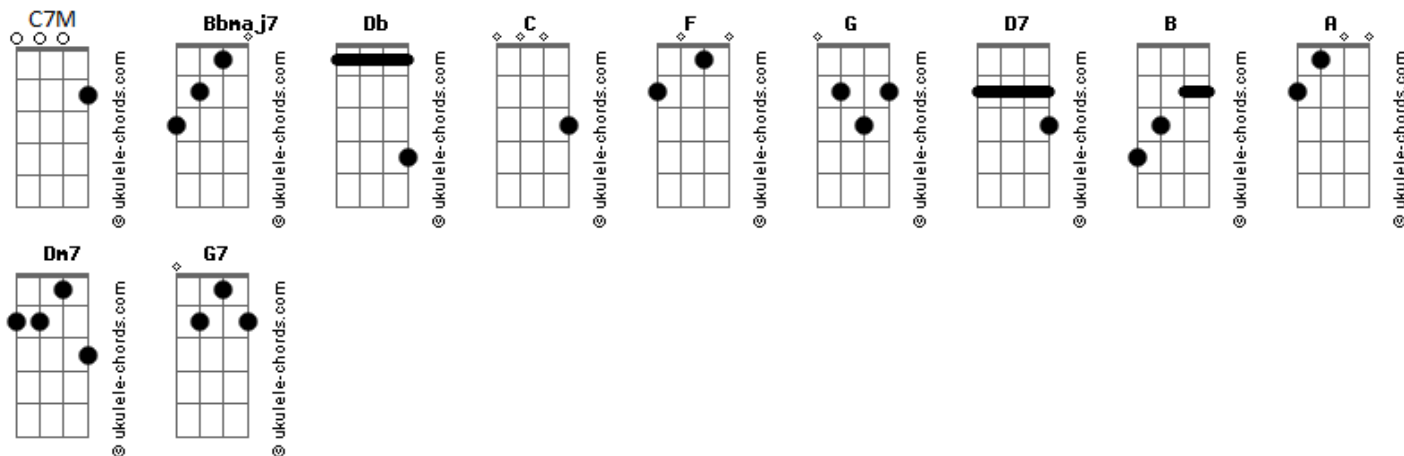

# Us The Duo - Homesick Lullaby

tom:  
 Db (forma dos acordes no tom de C )  
 Capostraste na 1ª casa

[Primeira Parte]

C  
 Nothing ?round here seems familiar  
 F G  
 I wish I could be home again  
 C  
 All I have left are the memories  
 F G  
 And those always come to an end  
 C7M Bb7M  
 But my bed isn't far behind  
 F D7 D7  
 It's right where I left it last  
 C B A  
 If I had one wish I would book me a ticket  
 F G C7M  
 On a plane to take me back

[refrão 1]

C7M Dm7 C7M  
 Homesick lullaby

( G G7 G )

C7M Dm7 C7M G G7 G  
 You always know how to make me cry  
 C7M F  
 Till I'm back where I belong  
 C7M G  
 I'll be singing this same old song  
 C7M F G C7M  
 My homesick lullaby

## Acordes

F D7 D7  
 It's right where I left it last  
 C B A  
 If I close my eyes and I dream how it looks  
 F G C7M  
 At least my mind can go back

[refrão 1]

C7M Dm7 C7M G G7 G  
 Homesick lullaby  
 C7M Dm7 C7M G G7 G  
 You always know how to make me cry  
 C7M F  
 Till I'm back where I belong  
 C7M G  
 I'll be singing this same old song  
 C7M F G C7M  
 My homesick lullaby

[Ponte]

A B C  
 I wish that I could explain it  
 F G  
 The feeling that comes with home  
 C7M Dm7 C7M  
 You know what it is once you left it  
 G  
 Now I'm dreaming that I can go

[refrão 2]

C7M Dm7 C7M G G7 G  
 Homesick lullaby  
 C7M Dm7 C7M G G7 G  
 You always know how to make me cry, cry, cry  
 C7M F  
 Till I'm back where I belong  
 C7M G  
 I'll be singing this same old song  
 C7M F G C7M  
 My homesick lullaby