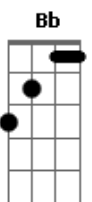

© ukulele-chords.com