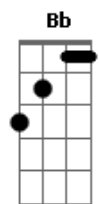

© ukulele-chords.com