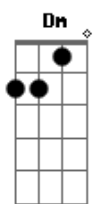

Uriah Heep - Weep In Silence

tom:

Intro: Dm Am Cm7 A
Dm F Cm7 A A

Dm Am
You who thought your eyes could tell no lies
Bb Bb7 Dm C A7
So your life became a compromise
Dm G
And it was you who had seen man dying
Em A
And you heard their children crying
Bb Bb7 Dm F Cm7 A
While their women weep in silence

Dm Am
And you, who thought you were so wise
Bb Bb7 Dm C A7
Succeeded only in disguise
Dm G
Now and then you'd find a bridge to cross
Em A
Reach the other side and you'd still be lost
Bb Bb7 Dm C A7
Evaded by the sweet smell of life
D A C
And the people that you tried to show the way
G Bb D
Never believe you, never believe you - no way
(Dm F Cm7 A)

Acordes

© ukulele-chords.com