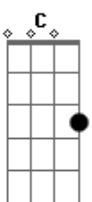

© ukulele-chords.com