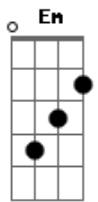

© ukulele-chords.com