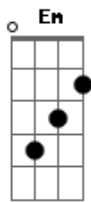

© ukulele-chords.com

© ukulele-chords.com