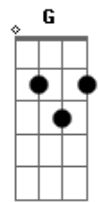

© ukulele-chords.com