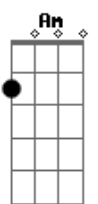

© ukulele-chords.com