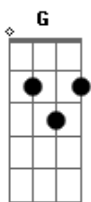

Uriah Heep - Lady In Black

tom:

Intro: ^{Am} ^C

^{Am}
She came to me one morning,
one lonely Sunday morning
^G
Her long hair flowing,
^{Am}
in the midwinter wind
I know not how she found me,
for in darkness I was walking
^G
And destruction lay around me,
^{Am}
from a fight I could not win

^{Am} ^C ^G ^{Am}
Ah ah ah ah ah
^C ^G ^{Am}
Ah ah ah ...x9

Acordes

© ukulele-chords.com

© ukulele-chords.com

© ukulele-chords.com