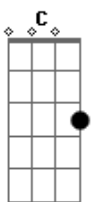

^{Am} ^C ^G ^{Am}
Ah ah ah ah ah
^C ^G ^{Am}
Ah ah ah ...

^{Am}
She asked me name my foe then,
I said the need within some men
^G
To fight and kill their brothers,
^{Am}
without thought of love or God
And I begged her give me horses,
to trample down my enemies
^G
So eager was my passion,
^{Am}
to devour this waste of life

^{Am} ^C ^G ^{Am}
Ah ah ah ah ah
^C ^G ^{Am}
Ah ah ah ...

^{Am}
But she wouldn't think of battle that,
reduces men to animals
^G
So easy to begin,
^{Am}
and yet impossible to end
For she's the mother of our men,

who counseled me so wisely then
^G
I feared to walk alone again,
^{Am}
and asked if she would stay

^{Am} ^C ^G ^{Am}
Ah ah ah ah ah
^C ^G ^{Am}
Ah ah ah ...

^{Am}
Oh, lady lend your hand outright,
and let me rest here at your side
^G
Have faith and trust in peace she said,
^{Am}
and filled my heart with life
There is no strength in numbers,

have no such misconception
^G
But when you need me,
^{Am}
be assured I won't be far away

^{Am} ^C ^G ^{Am}
Ah ah ah ah ah
^C ^G ^{Am}
Ah ah ah ...

^{Am}
Thus having spoke she turned away,
and though I found no words to say
^G
I stood and watched until I saw,
^{Am}
her black coat disappear

My labor is no easier,
but now I know I'm not alone
^G
I find new heart each time,
^{Am}
I think upon that windy day

And if one day she comes to you,
drink deeply from her words so wise
^G
Take courage from her as your prize,
^{Am}
and say hello from me

^{Am} ^C ^G ^{Am}
Ah ah ah ah ah
^C ^G ^{Am}
Ah ah ah ...x9

Acordes

© ukulele-chords.com