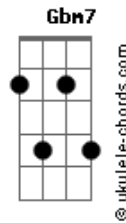

Urantia - Resilience

tom:
Bm
 Being an outsider
 I choose adventure than close my eyes
 A trekking on the extreme
Bm **D** **Eb** **C**
 With mission to reveal what's hide

Bm
 As on a steps way doubts attracts
Bm **D** **Eb** **C**
 Every move makes a butterfly effect

Bm **D** **F** **Bm** **C**
 Each hit hurts and tire
Bm **D** **F** **Bm** **C**
 Every moment all looks fine

Comes the storm and
 Knocks it all over again

Bm **G**
 Looking back from now
E
 Time flows through me
Gbm7
 Pulsating history
Bm **D**
 Like my fathers done before
Gadd9 **Aadd9**
 I keep alive the legacy

Bm
 Floating on mind growth

Acordes

A
 Learning in great sowth
Bm
 Neverending road
A
 Towards infinity
C **D**
 Will, key of resilience
 (**Bm** **Em** **Am**)
Bm **G**
 Looking back from now
E
 Time flows through me
Gbm7
 Pulsating history
Bm **D**
 Like my fathers done before
Gadd9 **Aadd9**
 I keep alive the legacy
Bm
 Floating on mind growth
A
 Learning in great sowth
Bm
 Neverending road
A
 Towards infinity
C **D**
 When pride falls apart
C
 Then you see
D
 Through you the universe flows