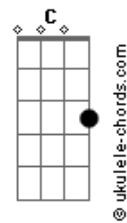

Urantia - Resilience

tom:
Bm
 Being an outsider
 I choose adventure than close my eyes
 A trekking on the extreme
Bm **D** **Eb** **C**
 With mission to reveal what's hide

Bm
 As on a steps way doubts attracts
Bm **D** **Eb** **C**
 Every move makes a butterfly effect

Bm **D** **F** **Bm** **C**
 Each hit hurts and tire
Bm **D** **F** **Bm** **C**
 Every moment all looks fine

Comes the storm and
 Knocks it all over again

Bm **G**
 Looking back from now
E
 Time flows through me
Gbm7
 Pulsating history
Bm **D**
 Like my fathers done before
Gadd9 **Aadd9**
 I keep alive the legacy

Bm
 Floating on mind growth

Acordes

A
 Learning in great sowth
Bm
 Neverending road
A
 Towards infinity
C **D**
 Will, key of resilience
 (**Bm** **Em** **Am**)
Bm **G**
 Looking back from now
E
 Time flows through me
Gbm7
 Pulsating history
Bm **D**
 Like my fathers done before
Gadd9 **Aadd9**
 I keep alive the legacy
Bm
 Floating on mind growth
A
 Learning in great sowth
Bm
 Neverending road
A
 Towards infinity
C **D**
 When pride falls apart
C
 Then you see
D
 Through you the universe flows