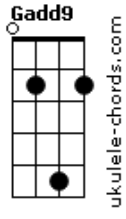

Urantia - Resilience

tom:
Bm
 Being an outsider
 I choose adventure than close my eyes
 A trekking on the extreme
Bm **D** **Eb** **C**
 With mission to reveal what's hide

Bm
 As on a steps way doubts attracts
Bm **D** **Eb** **C**
 Every move makes a butterfly effect

Bm **D** **F** **Bm** **C**
 Each hit hurts and tire
Bm **D** **F** **Bm** **C**
 Every moment all looks fine

Comes the storm and
 Knocks it all over again

Bm **G**
 Looking back from now
E
 Time flows through me
Gbm7
 Pulsating history
Bm **D**
 Like my fathers done before
Gadd9 **Aadd9**
 I keep alive the legacy

Bm
 Floating on mind growth

Acordes

A
 Learning in great sowth
Bm
 Neverending road
A
 Towards infinity
C **D**
 Will, key of resilience
 (**Bm** **Em** **Am**)
Bm **G**
 Looking back from now
E
 Time flows through me
Gbm7
 Pulsating history
Bm **D**
 Like my fathers done before
Gadd9 **Aadd9**
 I keep alive the legacy
Bm
 Floating on mind growth
A
 Learning in great sowth
Bm
 Neverending road
A
 Towards infinity
C **D**
 When pride falls apart
C
 Then you see
D
 Through you the universe flows