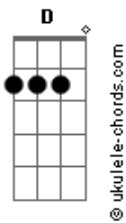

Urantia - Resilience

tom:
Bm
 Being an outsider
 I choose adventure than close my eyes
 A trekking on the extreme
Bm **D** **Eb** **C**
 With mission to reveal what's hide

Bm
 As on a steps way doubts attracts
Bm **D** **Eb** **C**
 Every move makes a butterfly effect

Bm **D** **F** **Bm** **C**
 Each hit hurts and tire
Bm **D** **F** **Bm** **C**
 Every moment all looks fine

Comes the storm and
 Knocks it all over again

Bm **G**
 Looking back from now
E
 Time flows through me
Gbm7
 Pulsating history
Bm **D**
 Like my fathers done before
Gadd9 **Aadd9**
 I keep alive the legacy

Bm
 Floating on mind growth

Acordes

A
 Learning in great sowth
Bm
 Neverending road
A
 Towards infinity
C **D**
 Will, key of resilience
 (**Bm** **Em** **Am**)
Bm **G**
 Looking back from now
E
 Time flows through me
Gbm7
 Pulsating history
Bm **D**
 Like my fathers done before
Gadd9 **Aadd9**
 I keep alive the legacy
Bm
 Floating on mind growth
A
 Learning in great sowth
Bm
 Neverending road
A
 Towards infinity
C **D**
 When pride falls apart
C
 Then you see
D
 Through you the universe flows