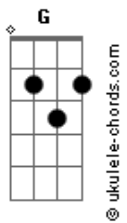

Urantia - Resilience

tom:
Bm
 Being an outsider
 I choose adventure than close my eyes
 A trekking on the extreme
Bm **D** **Eb** **C**
 With mission to reveal what's hide

Bm
 As on a steps way doubts attracts
Bm **D** **Eb** **C**
 Every move makes a butterfly effect

Bm **D** **F** **Bm** **C**
 Each hit hurts and tire
Bm **D** **F** **Bm** **C**
 Every moment all looks fine

Comes the storm and
 Knocks it all over again

Bm **G**
 Looking back from now
E
 Time flows through me
Gbm7
 Pulsating history
Bm **D**
 Like my fathers done before
Gadd9 **Aadd9**
 I keep alive the legacy

Bm
 Floating on mind growth

Acordes

A
 Learning in great sowth
Bm
 Neverending road
A
 Towards infinity
C **D**
 Will, key of resilience
 (**Bm** **Em** **Am**)
Bm **G**
 Looking back from now
E
 Time flows through me
Gbm7
 Pulsating history
Bm **D**
 Like my fathers done before
Gadd9 **Aadd9**
 I keep alive the legacy
Bm
 Floating on mind growth
A
 Learning in great sowth
Bm
 Neverending road
A
 Towards infinity
C **D**
 When pride falls apart
C
 Then you see
D
 Through you the universe flows