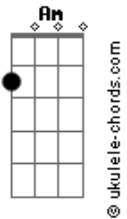

Urantia - Resilience

tom:
Bm
 Being an outsider
 I choose adventure than close my eyes
 A trekking on the extreme
Bm **D** **Eb** **C**
 With mission to reveal what's hide

Bm
 As on a steps way doubts attracts
Bm **D** **Eb** **C**
 Every move makes a butterfly effect

Bm **D** **F** **Bm** **C**
 Each hit hurts and tire
Bm **D** **F** **Bm** **C**
 Every moment all looks fine

Comes the storm and
 Knocks it all over again

Bm **G**
 Looking back from now
E
 Time flows through me
Gbm7
 Pulsating history
Bm **D**
 Like my fathers done before
Gadd9 **Aadd9**
 I keep alive the legacy

Bm
 Floating on mind growth

Acordes

A
 Learning in great sowth
Bm
 Neverending road
A
 Towards infinity
C **D**
 Will, key of resilience
 (**Bm** **Em** **Am**)
Bm **G**
 Looking back from now
E
 Time flows through me
Gbm7
 Pulsating history
Bm **D**
 Like my fathers done before
Gadd9 **Aadd9**
 I keep alive the legacy
Bm
 Floating on mind growth
A
 Learning in great sowth
Bm
 Neverending road
A
 Towards infinity
C **D**
 When pride falls apart
C
 Then you see
D
 Through you the universe flows