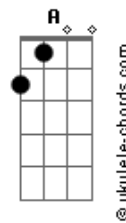

Urantia - Resilience

tom:
Bm
 Being an outsider
 I choose adventure than close my eyes
 A trekking on the extreme
Bm **D** **Eb** **C**
 With mission to reveal what's hide

Bm
 As on a steps way doubts attracts
Bm **D** **Eb** **C**
 Every move makes a butterfly effect

Bm **D** **F** **Bm** **C**
 Each hit hurts and tire
Bm **D** **F** **Bm** **C**
 Every moment all looks fine

Comes the storm and
 Knocks it all over again

Bm **G**
 Looking back from now
E
 Time flows through me
Gbm7
 Pulsating history
Bm **D**
 Like my fathers done before
Gadd9 **Aadd9**
 I keep alive the legacy

Bm
 Floating on mind growth

Acordes

A
 Learning in great sowth
Bm
 Neverending road
A
 Towards infinity
C **D**
 Will, key of resilience
 (**Bm** **Em** **Am**)
Bm **G**
 Looking back from now
E
 Time flows through me
Gbm7
 Pulsating history
Bm **D**
 Like my fathers done before
Gadd9 **Aadd9**
 I keep alive the legacy
Bm
 Floating on mind growth
A
 Learning in great sowth
Bm
 Neverending road
A
 Towards infinity
C **D**
 When pride falls apart
C
 Then you see
D
 Through you the universe flows