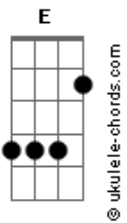

Urantia - Resilience

tom:
Bm
 Being an outsider
 I choose adventure than close my eyes
 A trekking on the extreme
Bm **D** **Eb** **C**
 With mission to reveal what's hide

Bm
 As on a steps way doubts attracts
Bm **D** **Eb** **C**
 Every move makes a butterfly effect

Bm **D** **F** **Bm** **C**
 Each hit hurts and tire
Bm **D** **F** **Bm** **C**
 Every moment all looks fine

Comes the storm and
 Knocks it all over again

Bm **G**
 Looking back from now
E
 Time flows through me
Gbm7
 Pulsating history
Bm **D**
 Like my fathers done before
Gadd9 **Aadd9**
 I keep alive the legacy

Bm
 Floating on mind growth

Acordes

A
 Learning in great sowth
Bm
 Neverending road
A
 Towards infinity
C **D**
 Will, key of resilience
 (**Bm** **Em** **Am**)
Bm **G**
 Looking back from now
E
 Time flows through me
Gbm7
 Pulsating history
Bm **D**
 Like my fathers done before
Gadd9 **Aadd9**
 I keep alive the legacy
Bm
 Floating on mind growth
A
 Learning in great sowth
Bm
 Neverending road
A
 Towards infinity
C **D**
 When pride falls apart
C
 Then you see
D
 Through you the universe flows