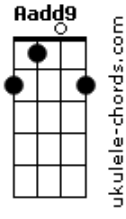

Urantia - Resilience

tom:
Bm
 Being an outsider
 I choose adventure than close my eyes
 A trekking on the extreme
Bm **D** **Eb** **C**
 With mission to reveal what's hide

Bm
 As on a steps way doubts attracts
Bm **D** **Eb** **C**
 Every move makes a butterfly effect

Bm **D** **F** **Bm** **C**
 Each hit hurts and tire
Bm **D** **F** **Bm** **C**
 Every moment all looks fine

Comes the storm and
 Knocks it all over again

Bm **G**
 Looking back from now
E
 Time flows through me
Gbm7
 Pulsating history
Bm **D**
 Like my fathers done before
Gadd9 **Aadd9**
 I keep alive the legacy

Bm
 Floating on mind growth

Acordes

A
 Learning in great sowth
Bm
 Neverending road
A
 Towards infinity
C **D**
 Will, key of resilience
 (**Bm** **Em** **Am**)
Bm **G**
 Looking back from now
E
 Time flows through me
Gbm7
 Pulsating history
Bm **D**
 Like my fathers done before
Gadd9 **Aadd9**
 I keep alive the legacy
Bm
 Floating on mind growth
A
 Learning in great sowth
Bm
 Neverending road
A
 Towards infinity
C **D**
 When pride falls apart
C
 Then you see
D
 Through you the universe flows