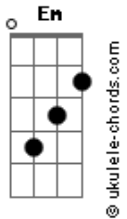

Urantia - Resilience

tom:
Bm
 Being an outsider
 I choose adventure than close my eyes
 A trekking on the extreme
Bm **D** **Eb** **C**
 With mission to reveal what's hide

Bm
 As on a steps way doubts attracts
Bm **D** **Eb** **C**
 Every move makes a butterfly effect

Bm **D** **F** **Bm** **C**
 Each hit hurts and tire
Bm **D** **F** **Bm** **C**
 Every moment all looks fine

Comes the storm and
 Knocks it all over again

Bm **G**
 Looking back from now
E
 Time flows through me
Gbm7
 Pulsating history
Bm **D**
 Like my fathers done before
Gadd9 **Aadd9**
 I keep alive the legacy

Bm
 Floating on mind growth

Acordes

A
 Learning in great sowth
Bm
 Neverending road
A
 Towards infinity
C **D**
 Will, key of resilience
 (**Bm** **Em** **Am**)
Bm **G**
 Looking back from now
E
 Time flows through me
Gbm7
 Pulsating history
Bm **D**
 Like my fathers done before
Gadd9 **Aadd9**
 I keep alive the legacy
Bm
 Floating on mind growth
A
 Learning in great sowth
Bm
 Neverending road
A
 Towards infinity
C **D**
 When pride falls apart
C
 Then you see
D
 Through you the universe flows