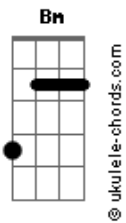

Urantia - Resilience

tom:
Bm
 Being an outsider
 I choose adventure than close my eyes
 A trekking on the extreme
Bm **D** **Eb** **C**
 With mission to reveal what's hide

Bm
 As on a steps way doubts attracts
Bm **D** **Eb** **C**
 Every move makes a butterfly effect

Bm **D** **F** **Bm** **C**
 Each hit hurts and tire
Bm **D** **F** **Bm** **C**
 Every moment all looks fine

Comes the storm and
 Knocks it all over again

Bm **G**
 Looking back from now
E
 Time flows through me
Gbm7
 Pulsating history
Bm **D**
 Like my fathers done before
Gadd9 **Aadd9**
 I keep alive the legacy

Bm
 Floating on mind growth

Acordes

A
 Learning in great sowth
Bm
 Neverending road
A
 Towards infinity
C **D**
 Will, key of resilience
 (**Bm** **Em** **Am**)
Bm **G**
 Looking back from now
E
 Time flows through me
Gbm7
 Pulsating history
Bm **D**
 Like my fathers done before
Gadd9 **Aadd9**
 I keep alive the legacy
Bm
 Floating on mind growth
A
 Learning in great sowth
Bm
 Neverending road
A
 Towards infinity
C **D**
 When pride falls apart
C
 Then you see
D
 Through you the universe flows