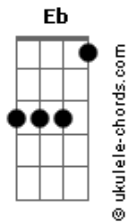

Urantia - Resilience

tom:
Bm
 Being an outsider
 I choose adventure than close my eyes
 A trekking on the extreme
Bm **D** **Eb** **C**
 With mission to reveal what's hide

Bm
 As on a steps way doubts attracts
Bm **D** **Eb** **C**
 Every move makes a butterfly effect

Bm **D** **F** **Bm** **C**
 Each hit hurts and tire
Bm **D** **F** **Bm** **C**
 Every moment all looks fine

Comes the storm and
 Knocks it all over again

Bm **G**
 Looking back from now
E
 Time flows through me
Gbm7
 Pulsating history
Bm **D**
 Like my fathers done before
Gadd9 **Aadd9**
 I keep alive the legacy

Bm
 Floating on mind growth

Acordes

A
 Learning in great sowth
Bm
 Neverending road
A
 Towards infinity
C **D**
 Will, key of resilience
 (**Bm** **Em** **Am**)
Bm **G**
 Looking back from now
E
 Time flows through me
Gbm7
 Pulsating history
Bm **D**
 Like my fathers done before
Gadd9 **Aadd9**
 I keep alive the legacy
Bm
 Floating on mind growth
A
 Learning in great sowth
Bm
 Neverending road
A
 Towards infinity
C **D**
 When pride falls apart
C
 Then you see
D
 Through you the universe flows