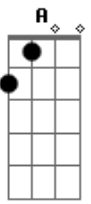

Urantia - Prisma

tom:
Intro: D A Bm Gbm
G Em A Cm G

Bm
Death rather than surrender
Em F Em D Em
I accept the problems to come
Bm
I free myself from the bonds that hold me
G Em F Em D Em
To make this darkness done

Bm D
With some voices whispering a call inside
F Em
I have nowhere to hide
G Em
Neither to run from my mission
A Dbm D Dbm Bm
Of find my place among it all

Bm D
Like the winds of gods
G D Em
I sweep the barriers of thoughts
Bm
Beyond the main sight
D
Through mists of swirling light
G7M A7M
Revolves an endless space

[Riff Intro]

Bm D
No one knows how long I've walked to reach here
F Em
In a simple act of a why
G Em F Em D Em
My path unfolded blear

Bm G
In stealth I make a stunt
Bm Ab

As you throw it all away, I'm on the run
Bm A
Don't follow me if you're not ready to take-off

Bm D
Like the winds of gods
G D Em
I sweep the barriers of thoughts
Bm
Beyond the main sight
D
Through mists of swirling light
G7M A7M
Revolves an endless space

(Gbm E D E)
(Gbm E D E)
(Gbm E G A)

D A Bm7
My forgiveness for those who don't know what they're doing
Gbm7 G
Between sparrows I am an eagle
Em A A
And I don't fit this place anymore

Bm G
Farewell, pawns
Bm Ab
Future dawns
Bm A
Don't follow me if you're not ready to take-off
Bm D
Like the winds of gods
G D Em
I sweep the barriers of thoughts
Bm
Beyond the main sight
D
Through mists of swirling light
G7M A7M
Revolves an endless space

(Bm G Bm Ab)
(Bm A Bm Bb Bm)

Acordes

© ukulele-chords.com