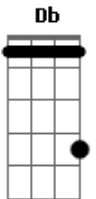

D
Flapping wings with heart still in sorrow
D
Fighting for your dreams forever

B
Here comes future
A
Face it stronger
Dbm7
Beyond this era we'll stand

E
With conviction
A
Fully powered
Dbm7
Brighther i'm gonna shine
E
Moon give me strength...
Gbm

Solo de Cello : A Bm D E (frase)

Acordes

© ukulele-chords.com

© ukulele-chords.com

© ukulele-chords.com

© ukulele-chords.com

© ukulele-chords.com

© ukulele-chords.com