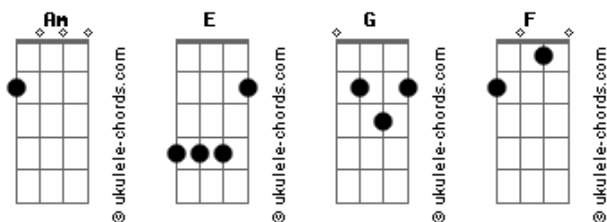

Unlike Pluto - Revenge, And a Little More

tom:
Intro: E Am
I just want revenge

[Primeira Parte]
Am G F
I feel like someone's up to something
F E Am
Betrayal in the air, I'm losing my mind
Am G F
Just another knife in my back
F E Am
Pull 'em out and watch my pain pour out
Am G F
Always the ones you hold the closest
F E Am
Always the ones you thought you trusted
Am G F
No memory is gonna save you
F E E
No memory is worth the pain you caused

[Refrão]
E Am
I just want revenge
Am
And a little bit more, and a little bit more
G F
Lower your defense
F E
Just a little bit more, just a little bit more
E Am
I am confident

With a little bit more, with a little bit more
G F
I'll hit you with some sense
F E
Just a little bit more, just a little bit more
Am
I just want revenge

Acordes

Oh your demise is round the corner
F E E
No compromise, I'm taking over now

[Refrão]
E Am
I just want revenge
Am
And a little bit more, and a little bit more
G F
Lower your defense
F E
Just a little bit more, just a little bit more
E Am
I am confident
With a little bit more, with a little bit more
G F
I'll hit you with some sense
F E
Just a little bit more, just a little bit more
Am
I just want revenge