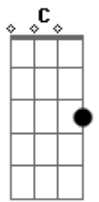

© ukulele-chords.com