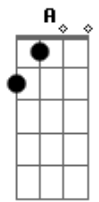

Unknown Mortal Orchestra - Necessary Evil

Tom: **A**

You need a new drug not invented by the C.I.A...

(com acordes na forma de)

Afinação: **D G C F A D**

Intro:

We're in love... But I don't get what you see in me...

Transform into the animal you need to...

(chorus)

Fly from a destiny infested with chemi...

Lovin' me could be your fatal flaw...
Just hangin' in here trying to be your...
Necessary evil, necessary evil...

cals...

Acordes

© ukulele-chords.com