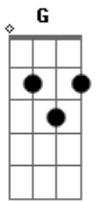

© ukulele-chords.com