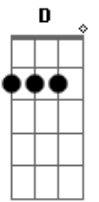

© ukulele-chords.com