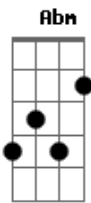

© ukulele-chords.com