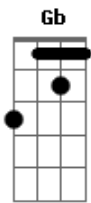

© ukulele-chords.com