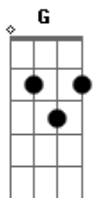

Unknown Brain - Superhero

Tom: G

Intro: Gbm A E B
Gbm A E B

Gbm A E B Gbm A E B
Like you, be strong, to hold the powers of the sun

Gbm A E B
To dream, believe, in strength

B Gbm A E B
Now I'm the only one, only one

(Gbm A)

E B Gbm A
I was an ordinary boy

E B
Until I broke the rules

Gbm A E B
My life destroyed, life destroyed

Gbm A E
Until I woke awake, scream my mind

B Gbm
I shout the ground shakes

A E B
How much can I take?

Gbm A
My mind will break

E B
Will it break?

Gbm A E
What can I take?

B Gbm A
Can I be your superhero?

E B Gbm A E
Superhero

B Gbm
Can I be your superhero?

A E B Gbm A E B
Superhero, superhero

Gbm
Superhero

Acordes

© ukulele-chords.com