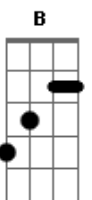

© ukulele-chords.com