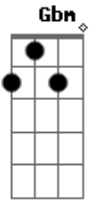

Unknown Brain - Superhero

Tom: G

Intro: Gbm A E B
Gbm A E B

Gbm A E B Gbm A E B
Like you, be strong, to hold the powers of the sun
Gbm A E
To dream, believe, in strength
B Gbm A E B
Now I'm the only one, only one

(Gbm A)

E B Gbm A
I was an ordinary boy
E B
Until I broke the rules
Gbm A E B
My life destroyed, life destroyed
Gbm A E
Until I woke awake, scream my mind

B Gbm
I shout the ground shakes
A E B
How much can I take?
Gbm A
My mind will break
E B
Will it break?
Gbm A E
What can I take?
B Gbm A
Can I be your superhero?
E B Gbm A E
Superhero
B Gbm
Can I be your superhero?
A E B Gbm A E B
Superhero, superhero
Gbm
Superhero

Acordes

© ukulele-chords.com

© ukulele-chords.com

© ukulele-chords.com

© ukulele-chords.com

© ukulele-chords.com