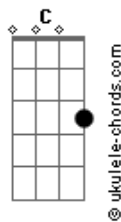

Under The Symphony - Your Song

tom:

Intro: Bb F Bb F
 C F C F
 Bb F Bb F
 C F C F

There's no solution for this confusion
 C F
 And you know I'm right

There's no more cure to heal the wounds
 C F
 That we tried to hide

There're some thoughts
 Bb F C F
 We can't avoid despite we really try

And I messed up
 Bb F C F
 And I have learned with you by my side
 G F
 Then you asked me a love song

I can bet that you are blushing baby
 F C Bb
 'Cause you know that this is your song
 F C Bb
 Good memories will never die
 F C Bb
 And now you know that this is your song
 C
 Your song

(Bb F Bb)
 (C F C F)

Acordes

(Bb F Bb)
 (C F C F)

Bb F Bb F
 We knew how to feel happiness

On the ?ye of the storm
 Bb F Bb F

And I want to thank you
 Bb F Bb F
 For being my r?ason to carry on
 G F
 Then you asked me a love song