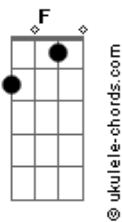

Under The Symphony - Your Song

tom:

Intro: Bb F Bb F
 C F C F
 Bb F Bb F
 C F C F

There's no solution for this confusion
 C F
 And you know I'm right

There's no more cure to heal the wounds
 C F
 That we tried to hide

There're some thoughts
 Bb F C F
 We can't avoid despite we really try

And I messed up
 Bb F C F
 And I have learned with you by my side
 G F
 Then you asked me a love song

I can bet that you are blushing baby
 F C Bb
 'Cause you know that this is your song
 F C Bb
 Good memories will never die
 F C Bb
 And now you know that this is your song
 C
 Your song

(Bb F Bb)
 (C F C F)

Acordes

(Bb F Bb)
 (C F C F)

Bb F Bb F
 We knew how to feel happiness

On the ?ye of the storm
 Bb F Bb F

And I want to thank you
 Bb F Bb F
 For being my r?ason to carry on
 G F
 Then you asked me a love song