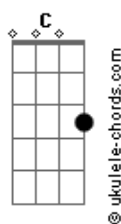

Under The Symphony - Your Song

tom:

Intro: Bb F Bb F
 C F C F
 Bb F Bb F
 C F C F

There's no solution for this confusion
 C F
 And you know I'm right

There's no more cure to heal the wounds
 C F
 That we tried to hide

There're some thoughts
 Bb F C F
 We can't avoid despite we really try

And I messed up
 Bb F C F
 And I have learned with you by my side
 G F
 Then you asked me a love song

F C Bb
 I can bet that you are blushing baby
 F C Bb
 'Cause you know that this is your song
 F C Bb
 Good memories will never die
 F C Bb
 And now you know that this is your song
 C
 Your song

(Bb F Bb)
 (C F C F)

Acordes

(Bb F Bb)
 (C F C F)

Bb F Bb F
 We knew how to feel happiness
 C F

On the ?ye of the storm

Bb F Bb F
 And I want to thank you
 Bb F Bb F
 For being my r?ason to carry on

G F
 Then you asked me a love song