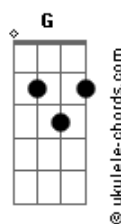

Under The Symphony - Your Song

tom:

Intro: Bb F Bb F
 C F C F
 Bb F Bb F
 C F C F

There's no solution for this confusion
 C F
 And you know I'm right

There's no more cure to heal the wounds
 C F
 That we tried to hide

There're some thoughts
 Bb F C F
 We can't avoid despite we really try

And I messed up
 Bb F C F
 And I have learned with you by my side
 G F
 Then you asked me a love song

F C Bb
 I can bet that you are blushing baby
 F C Bb
 'Cause you know that this is your song
 F C Bb
 Good memories will never die
 F C Bb
 And now you know that this is your song
 C
 Your song

(Bb F Bb)
 (C F C F)

Acordes

(Bb F Bb)
 (C F C F)

Bb F Bb F
 We knew how to feel happiness
 C F

On the ?ye of the storm

Bb F Bb F
 And I want to thank you
 Bb F Bb F
 For being my r?ason to carry on

G F
 Then you asked me a love song