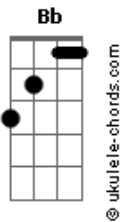

Under The Symphony - Your Song

tom:

Intro: Bb F Bb F
 C F C F
 Bb F Bb F
 C F C F

There's no solution for this confusion
 C F
 And you know I'm right

There's no more cure to heal the wounds
 C F
 That we tried to hide

There're some thoughts
 Bb F C F
 We can't avoid despite we really try

And I messed up
 Bb F C F
 And I have learned with you by my side
 G F
 Then you asked me a love song

I can bet that you are blushing baby
 F C Bb
 'Cause you know that this is your song
 F C Bb
 Good memories will never die
 F C Bb
 And now you know that this is your song
 C
 Your song

(Bb F Bb)
 (C F C F)

Acordes

(Bb F Bb)
 (C F C F)

Bb F Bb F
 We knew how to feel happiness

On the ?ye of the storm
 Bb F Bb F

And I want to thank you
 Bb F Bb F
 For being my r?ason to carry on
 G F
 Then you asked me a love song