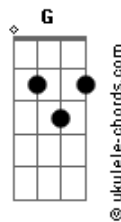

Under The Symphony - Your Song

tom:

Intro: Bb F Bb F
 C F C F
 Bb F Bb F
 C F C F

There's no solution for this confusion
 C F
 And you know I'm right

There's no more cure to heal the wounds
 C F
 That we tried to hide

There're some thoughts
 Bb F C F
 We can't avoid despite we really try

And I messed up
 Bb F C F
 And I have learned with you by my side
 G F
 Then you asked me a love song

I can bet that you are blushing baby
 F C Bb
 'Cause you know that this is your song
 F C Bb
 Good memories will never die
 F C Bb
 And now you know that this is your song
 C
 Your song

(Bb F Bb)
 (C F C F)

Acordes

(Bb F Bb)
 (C F C F)

Bb F Bb F
 We knew how to feel happiness

On the ?ye of the storm
 Bb F Bb F

And I want to thank you
 Bb F Bb F
 For being my r?ason to carry on
 G F
 Then you asked me a love song