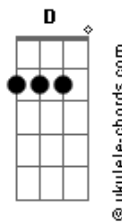

Under The Symphony - Your Song

tom:

Intro: Bb F Bb F
 C F C F
 Bb F Bb F
 C F C F

There's no solution for this confusion
 C F
 And you know I'm right

There's no more cure to heal the wounds
 C F
 That we tried to hide

There're some thoughts
 Bb F C F
 We can't avoid despite we really try

And I messed up
 Bb F C F
 And I have learned with you by my side
 G F
 Then you asked me a love song

I can bet that you are blushing baby
 F C Bb
 'Cause you know that this is your song
 F C Bb
 Good memories will never die
 F C Bb
 And now you know that this is your song
 C
 Your song

(Bb F Bb)
 (C F C F)

Acordes

(Bb F Bb)
 (C F C F)

Bb F Bb F
 We knew how to feel happiness

On the ?ye of the storm
 Bb F Bb F

And I want to thank you
 Bb F Bb F
 For being my r?ason to carry on
 G F
 Then you asked me a love song