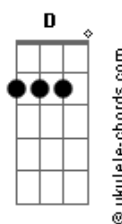

Under The Symphony - Your Song

tom:

Intro: Bb F Bb F
 C F C F
 Bb F Bb F
 C F C F

There's no solution for this confusion
 C F
 And you know I'm right

There's no more cure to heal the wounds
 C F
 That we tried to hide

There're some thoughts
 Bb F C F
 We can't avoid despite we really try

And I messed up
 Bb F C F
 And I have learned with you by my side
 G F
 Then you asked me a love song

F C Bb
 I can bet that you are blushing baby
 F C Bb
 'Cause you know that this is your song
 F C Bb
 Good memories will never die
 F C Bb
 And now you know that this is your song
 C
 Your song

(Bb F Bb)
 (C F C F)

Acordes

(Bb F Bb)
 (C F C F)

Bb F Bb F
 We knew how to feel happiness
 C F

On the ?ye of the storm

Bb F Bb F
 And I want to thank you
 Bb F Bb F
 For being my r?ason to carry on

G F
 Then you asked me a love song