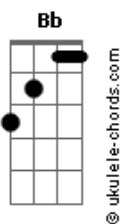

Under The Symphony - Your Song

tom:

Intro: Bb F Bb F
 C F C F
 Bb F Bb F
 C F C F

There's no solution for this confusion
 C F
 And you know I'm right

There's no more cure to heal the wounds
 C F
 That we tried to hide

There're some thoughts
 Bb F C F
 We can't avoid despite we really try

And I messed up
 Bb F C F
 And I have learned with you by my side
 G F
 Then you asked me a love song

F C Bb
 I can bet that you are blushing baby
 F C Bb
 'Cause you know that this is your song
 F C Bb
 Good memories will never die
 F C Bb
 And now you know that this is your song
 C
 Your song

(Bb F Bb)
 (C F C F)

Acordes

(Bb F Bb)
 (C F C F)

Bb F Bb F
 We knew how to feel happiness
 C F

On the ?ye of the storm

Bb F Bb F
 And I want to thank you
 Bb F Bb F
 For being my r?ason to carry on

G F
 Then you asked me a love song