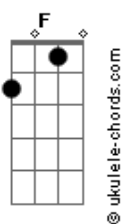

Under The Symphony - Your Song

tom:

Intro: Bb F Bb F
 C F C F
 Bb F Bb F
 C F C F

There's no solution for this confusion
 C F
 And you know I'm right

There's no more cure to heal the wounds
 C F
 That we tried to hide

There're some thoughts
 Bb F C F
 We can't avoid despite we really try

And I messed up
 Bb F C F
 And I have learned with you by my side
 G F
 Then you asked me a love song

F C Bb
 I can bet that you are blushing baby
 F C Bb
 'Cause you know that this is your song
 F C Bb
 Good memories will never die
 F C Bb
 And now you know that this is your song
 C
 Your song

(Bb F Bb)
 (C F C F)

Acordes

(Bb F Bb)
 (C F C F)

Bb F Bb F
 We knew how to feel happiness
 C F

On the ?ye of the storm

Bb F Bb F
 And I want to thank you
 Bb F Bb F
 For being my r?ason to carry on

G F
 Then you asked me a love song