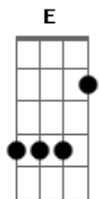

Under The Symphony - Shine For You

Tom: E

E D A G
 We spent together a long time
 E D A G
 She is the chosen one
 E D A G
 But something happened to change it all
 E D A G
 Why she has to leave?

E D A G
 Under a symphony we grew
 E D A G
 And we learnt to fly
 E D A G
 In one way or another I feel fine
 E D A G
 With she in my mind

(C G)
(D G)

E D A G
 If you want to stay, I will stay with you
 E D A G
 If you want to run, I will run with you
 E D A G
 If you want to shine, I will shine for you my love
 Under the Symphony

(C G)
 (D G)
 E D A G
 My thoughts are constantly drifting away
 E D A G
 Don't get me wrong
 E D A G
 There is no time for fear anymore
 She is the only one

(C G)
 (D G)
 E D A G
 If you want to stay, I will stay with you
 E D A G
 If you want to run, I will run with you
 E D A G
 If you want to shine, I will shine for you my love
 Under the Symphony

(C G)
(D G)

E D A G
 If you want to stay, I will stay with you
 E D A G
 If you want to run, I will run with you
 E D A G
 If you want to shine, I will shine for you my love
 Under the Symphony

Acordes

© ukulele-chords.com