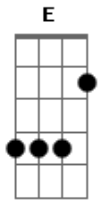

Under The Symphony - Shine For You

Tom: E

E D A G
We spent together a long time
E D A G
She is the chosen one
E D A G
But something happened to change it all
E D A G
Why she has to leave?

E D A G
Under a symphony we grew
E D A G
And we learnt to fly
E D A G
In one way or another I feel fine
E D A G
With she in my mind

(C G)
(D G)

E D A G
If you want to stay, I will stay with you
E D A G
If you want to run, I will run with you
E D A G
If you want to shine, I will shine for you my love
Under the Symphony

(C G)
(D G)
E D A G
My thoughts are constantly drifting away
E D A G
Don't get me wrong
E D A G
There is no time for fear anymore
She is the only one

(C G)
(D G)
E D A G
If you want to stay, I will stay with you
E D A G
If you want to run, I will run with you
E D A G
If you want to shine, I will shine for you my love
Under the Symphony

(C G)
(D G)

E D A G
If you want to stay, I will stay with you
E D A G
If you want to run, I will run with you
E D A G
If you want to shine, I will shine for you my love
Under the Symphony

Acordes

© ukulele-chords.com