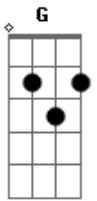

© ukulele-chords.com