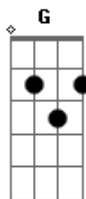

© ukulele-chords.com