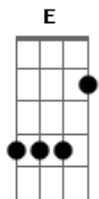

Under The Symphony - Shine For You

Tom: E

E D A G
We spent together a long time
E D A G
She is the chosen one
E D A G
But something happened to change it all
E D A G
Why she has to leave?

E D A G
Under a symphony we grew
E D A G
And we learnt to fly
E D A G
In one way or another I feel fine
E D A G
With she in my mind

(C G)
(D G)

E D A G
If you want to stay, I will stay with you
E D A G
If you want to run, I will run with you
E D A G
If you want to shine, I will shine for you my love
Under the Symphony

(C G)
(D G)
E D A G
My thoughts are constantly drifting away
E D A G
Don't get me wrong
E D A G
There is no time for fear anymore
She is the only one

(C G)
(D G)
E D A G
If you want to stay, I will stay with you
E D A G
If you want to run, I will run with you
E D A G
If you want to shine, I will shine for you my love
Under the Symphony

(C G)
(D G)

E D A G
If you want to stay, I will stay with you
E D A G
If you want to run, I will run with you
E D A G
If you want to shine, I will shine for you my love
Under the Symphony

Acordes

© ukulele-chords.com