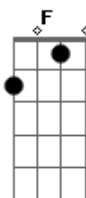

© ukulele-chords.com