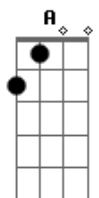

Under The Symphony - Like The Person I Wanna Be

Tom: A

m

Am
One day was not the same
Am
You played a different game
Am G F
Your face just changed like we'd never lost a war
Am
I played the same old song

Am
Since the love began
Am G F
I made my life respecting who you are
Am
But you know me, I know that you know me
Am
I know that you love me

G F
Like the person I wanna be
Am
'Cause you know me, I know that you know me
Am
I know that you love me

G F
Like the person I wanna be

Am
The feelings didn't change
Am
Don't cry, it's okay

Am G F
The human being born to kill his own pain
Am
So many things are wrong

Am
This game is like a song
Am G F
Your heart is full with things that I never said
Am
But you know me, I know that you know me
Am
I know that you love me

G F
Like the person I wanna be
Am
'Cause you know me, I know that you know me
Am
I know that you love me
G F
Like the person I wanna be

Am
But you know me, I know that you know me
Am
I know that you love me

G F
Like the person I wanna be
Am
'Cause you know me, I know that you know me
Am
I know that you love me
F G
Like the person I wanna be

Acordes

© ukulele-chords.com