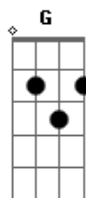

© ukulele-chords.com