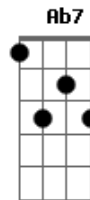

© ukulele-chords.com