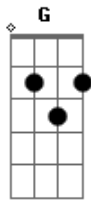

Am F
 Eu derramo a minh'alma
C
 Sim eu sou seu
G Am
 Pra sempre seu

Acordes

© ukulele-chords.com

© ukulele-chords.com

© ukulele-chords.com

© ukulele-chords.com

© ukulele-chords.com