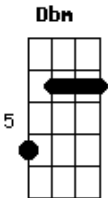

© ukulele-chords.com

© ukulele-chords.com