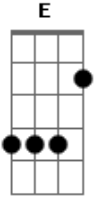

© ukulele-chords.com