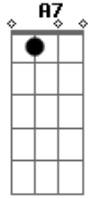

© ukulele-chords.com