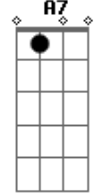

© ukulele-chords.com