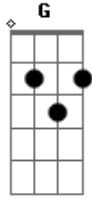

© ukulele-chords.com