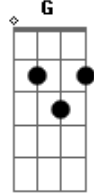

© ukulele-chords.com