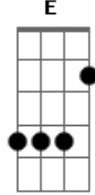

© ukulele-chords.com