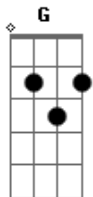

U2 - Zoo Station

Tom: G

Use heavy distortion and make the slides heard.
Intro: (Repeat about 12 times)

(The / means to slide all the way down the string)

Second Part of Intro & Also used in Chorus:

I'm ready, ready for the laughing gas
I'm ready, ready for what's next
Ready to duck, ready to dive
Ready to say I'm glad to be alive
I'm ready, I'm ready for the push
In the cool of the night, the warmth of the breeze
I'll be crawling around on my hands and knees

She's just down the line ... Zoo Station
Got to make it on time ... Zoo Station

I'm ready, I'm ready for the gridlock

I'm ready to take it to the street
Ready for the shuffle, ready for the deal
Ready to let go of the steering wheel
I'm ready, ready for the crush
She's just down the line ... Zoo Station
Got to make it on time ... Zoo Station

Alright, alright, alright, alright, alright
It's alright...it's alright...it's alright...it's alright
Hey baby...hey baby...hey baby...hey baby
it's alright, it's alright

Time is a train, makes the future the past
Leaves you standing in the station

Your face pressed up against the glass
I'm just down the line from your love...Zoo Station
Under the sign of your love...Zoo Station
I'm gonna be there...Zoo Station
Tracing the line...Zoo Station
I'm gonna make it on time...make it on time...Zoo Station
Just two stops down the line...Zoo Station
Just a stops down the line...Zoo Station

Solo at end:

Acordes

© ukulele-chords.com