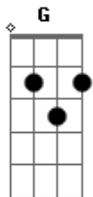

U2 - Zoo Station

Tom: G

Use heavy distortion and make the slides heard.
Intro: (Repeat about 12 times)

(The / means to slide all the way down the string)

Second Part of Intro & Also used in Chorus:

I'm ready, ready for the laughing gas
I'm ready, ready for what's next
Ready to duck, ready to dive
Ready to say I'm glad to be alive
I'm ready, I'm ready for the push
In the cool of the night, the warmth of the breeze
I'll be crawling around on my hands and knees
She's just down the line ... Zoo Station
Got to make it on time ... Zoo Station
I'm ready, I'm ready for the gridlock

I'm ready to take it to the street
Ready for the shuffle, ready for the deal
Ready to let go of the steering wheel
I'm ready, ready for the crush
She's just down the line ... Zoo Station
Got to make it on time ... Zoo Station

Alright, alright, alright, alright, alright
It's alright...it's alright...it's alright...it's alright
Hey baby...hey baby...hey baby...hey baby
it's alright, it's alright

Time is a train, makes the future the past
Leaves you standing in the station

Your face pressed up against the glass
I'm just down the line from your love...Zoo Station
Under the sign of your love...Zoo Station
I'm gonna be there...Zoo Station
Tracing the line...Zoo Station
I'm gonna make it on time...make it on time...Zoo Station
Just two stops down the line...Zoo Station
Just a stops down the line...Zoo Station

Solo at end:

Acordes

© ukulele-chords.com