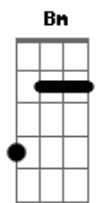

© ukulele-chords.com