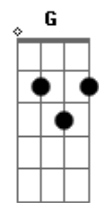

© ukulele-chords.com