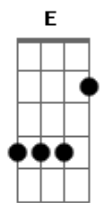

© ukulele-chords.com