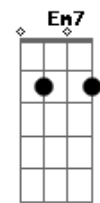

© ukulele-chords.com