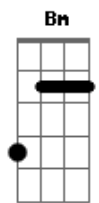

© ukulele-chords.com