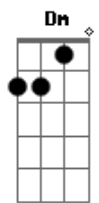

© ukulele-chords.com