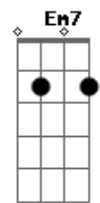

© ukulele-chords.com