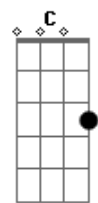

© ukulele-chords.com