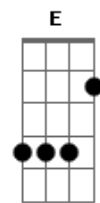

© ukulele-chords.com