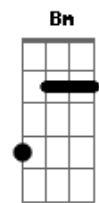

© ukulele-chords.com