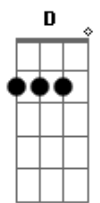

© ukulele-chords.com