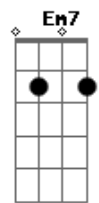

© ukulele-chords.com