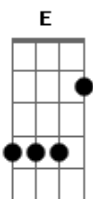

© ukulele-chords.com