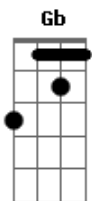

© ukulele-chords.com