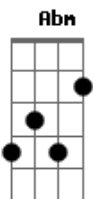

© ukulele-chords.com