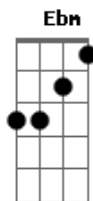

© ukulele-chords.com