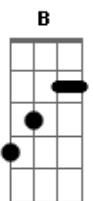

U2 - Unchained Melody

Tom: B
Intro: B Abm E Gb B Abm Gb

B Abm E
Oh! Oh my love, oh my darling,
Gb B
I hunger for your touch,
Abm Gb B
Alone. In lonely time.
B Abm E
And time goes by, so slowly,
Gb B
And time can do so much,
Abm Gb
Are you still mine?
B Gb
I need your love.
Abm Ebm
I need your love.
E
I need your love.
Gb B B7
God speed your love to me.
E Gb E D
Lonely rivers flow to the sea, to the sea,
E Gb B B7
To the open arms of the sea. Yeah!
E Gb E D
Lonely rivers sigh, wait for me, wait for me,
E Gb B
I'll be coming home, wait for me.
B Abm E

Oh! Oh my love, oh my darling,
Gb B
I hunger for your touch,
Abm Gb
Alone. In lonely time.
B Abm E
And time goes by, so slowly,
Gb B
And time can do so much,
Abm Gb
Are you still mine?
B Gb
I need your love.
Abm Ebm
I need your love.
E
I need your love.
Gb B
God speed your love to me.
Abm
Speed it to me.
E Gb B
God speed your love to me.
Abm
(I need your love.)
E
(I need your love.)
Gb
(I need your love.)
B
(Love, need, love, love.) (repete até o final?)

Acordes

© ukulele-chords.com