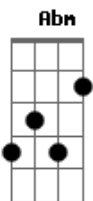

© ukulele-chords.com