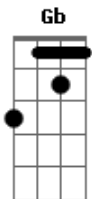

© ukulele-chords.com