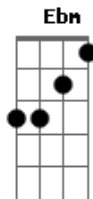

© ukulele-chords.com