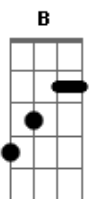

U2 - Unchained Melody

Tom: B
Intro: B Abm E Gb B Abm Gb

B Abm E
Oh! Oh my love, oh my darling,
Gb B
I hunger for your touch,
Abm Gb B
Alone. In lonely time.
B Abm E
And time goes by, so slowly,
Gb B
And time can do so much,
Abm Gb
Are you still mine?
B Gb
I need your love.
Abm Ebm
I need your love.
E
I need your love.
Gb B B7
God speed your love to me.
E Gb E D
Lonely rivers flow to the sea, to the sea,
E Gb B B7
To the open arms of the sea. Yeah!
E Gb E D
Lonely rivers sigh, wait for me, wait for me,
E Gb B
I'll be coming home, wait for me.
B Abm E

Oh! Oh my love, oh my darling,
Gb B
I hunger for your touch,
Abm Gb
Alone. In lonely time.
B Abm E
And time goes by, so slowly,
Gb B
And time can do so much,
Abm Gb
Are you still mine?
B Gb
I need your love.
Abm Ebm
I need your love.
E
I need your love.
Gb B
God speed your love to me.
Abm
Speed it to me.
E Gb B
God speed your love to me.
Abm
(I need your love.)
E
(I need your love.)
Gb
(I need your love.)
B
(Love, need, love, love.) (repete até o final?)

Acordes

© ukulele-chords.com