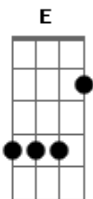

© ukulele-chords.com