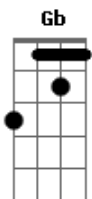

© ukulele-chords.com