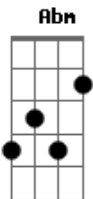

© ukulele-chords.com