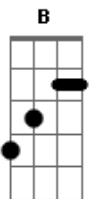

U2 - Unchained Melody

Tom: B
Intro: B Abm E Gb B Abm Gb

B Abm E
Oh! Oh my love, oh my darling,
Gb B
I hunger for your touch,
Abm Gb
Alone. In lonely time.
B Abm E
And time goes by, so slowly,
Gb B
And time can do so much,
Abm Gb
Are you still mine?
B Gb
I need your love.
Abm Ebm
I need your love.
E
I need your love.
Gb B B7
God speed your love to me.
E Gb E D
Lonely rivers flow to the sea, to the sea,
E Gb B B7
To the open arms of the sea. Yeah!
E Gb E D
Lonely rivers sigh, wait for me, wait for me,
E Gb B
I'll be coming home, wait for me.
B Abm E

Oh! Oh my love, oh my darling,
Gb B
I hunger for your touch,
Abm Gb
Alone. In lonely time.
B Abm E
And time goes by, so slowly,
Gb B
And time can do so much,
Abm Gb
Are you still mine?
B Gb
I need your love.
Abm Ebm
I need your love.
E
I need your love.
Gb B
God speed your love to me.
Abm
Speed it to me.
E Gb B
God speed your love to me.
Abm
(I need your love.)
E
(I need your love.)
Gb
(I need your love.)
B
(Love, need, love, love.) (repete até o final?)

Acordes

© ukulele-chords.com