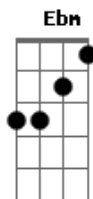

© ukulele-chords.com