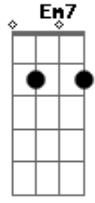

© ukulele-chords.com