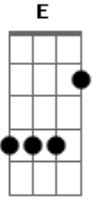

U2 - Summer Rain

Tom: G

E 022100
 D xx0233
 D xx0232
 C x32010
 G 320033
 G 330033
 Em7 022033
 D7sus4 x30033
 Am x02210
 A2 002200

E D D (x5)

When you stop seeing beauty
 You start growing old
 The lines on your face
 Are a map to your soul

E **D D**
It's not how weak

E **D D** **E** [fading out]
But what will make you strong

Acordes

© ukulele-chords.com

© ukulele-chords.com

© ukulele-chords.com

© ukulele-chords.com

© ukulele-chords.com