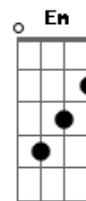

© ukulele-chords.com