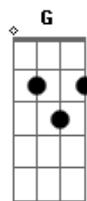

© ukulele-chords.com