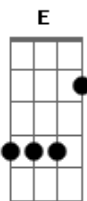

I'm just trying to find a decent melody

A song that I can sing in my own company

I never thought you were a fool

But darling, look at you

You gotta stand up straight, carry your own weight

These tears are going nowhere, baby

You've got to get yourself together

You've got stuck in a moment and now you can't get out of it

Don't say that later will be better now you're

stuck in a moment and you can't get out of it

I will not forsake, the colours that you bring

But the nights you filled with fireworks

They left you with nothing

I am still enchanted by the light you brought to me

I still listen through your ears, and through your eyes

I can see

And you are such a fool

To worry like you do

I know it's tough, and you can never get enough

Of what you don't really need now... my oh my

You've got to get yourself together

You've got stuck in a moment and now you can't get out of it

Oh love look at you now

You've got yourself stuck in a moment and now you

can't get out of it

I was unconscious, half asleep

The water is warm till you discover how deep...

I wasn't jumping... for me it was a fall

It's a long way down to nothing at all

You've got to get yourself together

You've got stuck in a moment and now you can't get out of it

Don't say that later will be better now you're

stuck in a moment and you can't get out of it

And if the night runs over

And if the day won't last

And if our way should falter

Along the stony pass (2x)

It's just a moment

This time will pass

Acordes