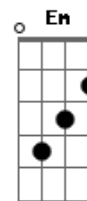

© ukulele-chords.com