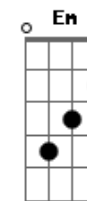

© ukulele-chords.com