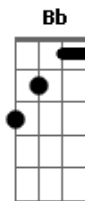

© ukulele-chords.com