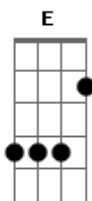

© ukulele-chords.com