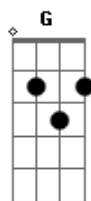

© ukulele-chords.com