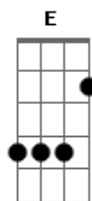

© ukulele-chords.com