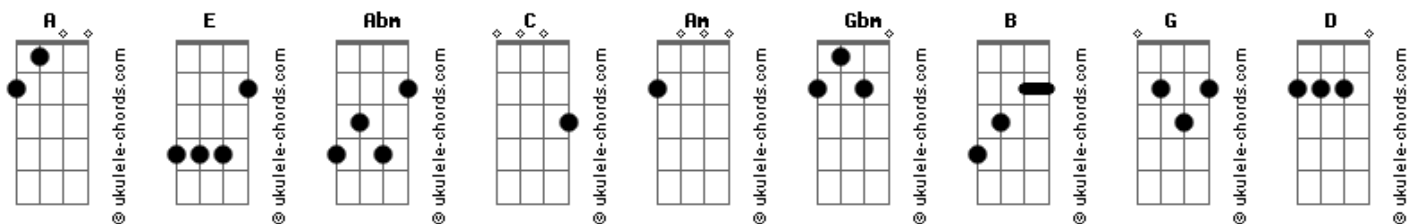

Riff 1:
C **Am**
 No, no line on the horizon
E
 No, no line

Riff 2:
E
 I know a girl

Hole in her heart
 She said infinity is a great place to start **Abm**
E
 oooooh

Riff 2:
E
 Time is irrelevant
 it's not linear

then she put her tongue in my ear oh-oh-oh-oh **Abm**
E
 oooooh

Riff 3:
C **Am**
 No, no line on the horizon
E
 No, no line
C **Am**
 No, no line on the horizon
E
 No, no line

Riff 4:
E
 Ooooooooooh

A
 Oooh Ooooooh Ooooohh Ooooh Ooooh
E
 Ooooooooooh Ooooooooooh Ooooooooooh
A
 Oooh Ooooooh Ooooohh Ooooh Ooooh

Riff 2:
E
 I'm a traffic cop
 Rue du Marais

The sirens is wailing but it's me that wants to get away **Abm**
E
 oooooh

Riff 3:
C **Am**
 No, no line on the horizon
E
 No, no line
C **Am**
 No, no line on the horizon
E
 No, no line

Final: (Riff 6) **E Abm E**
 Riff 1:

Riff 2: **E Abm**

Riff 3:

Riff 4:

Riff 5:

Riff 6:

Acordes

Db