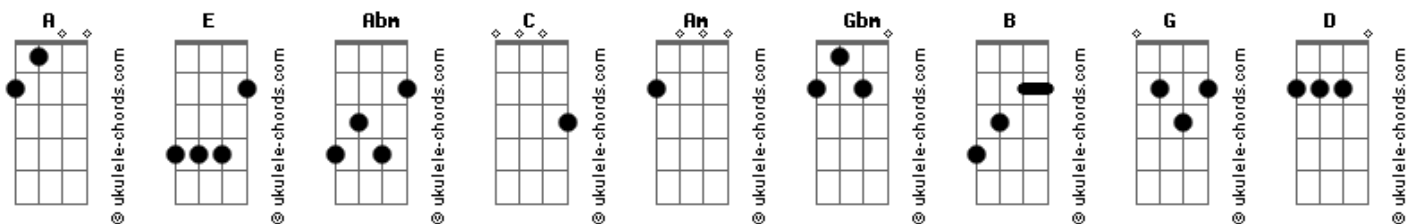

Riff 1:
C Am
 No, no line on the horizon
E
 No, no line

Riff 2:
E
 I know a girl

Hole in her heart
 She said infinity is a great place to start **Abm**
E
 oooooh

Riff 2:
E
 Time is irrelevant
 it's not linear

then she put her tongue in my ear oh-oh-oh-oh **Abm**
E
 oooooh

Riff 3:
C Am
 No, no line on the horizon
E
 No, no line
C Am
 No, no line on the horizon
E
 No, no line

Riff 4:
E
 Ooooooooooh

A
 Oooh Oooooh Oooooh Oooooh Oooooh
E
 Ooooooooooh Ooooooooooh Ooooooooooh
A
 Oooh Oooooh Oooooh Oooooh Oooooh

Riff 2:
E
 I'm a traffic cop
 Rue du Marais

The sirens is wailing but it's me that wants to get away **Abm**
E
 oooooh

Riff 3:
C Am
 No, no line on the horizon
E
 No, no line
C Am
 No, no line on the horizon
E
 No, no line

Final: (Riff 6) **E Abm E**
 Riff 1:

Riff 2: **E Abm**

Riff 3:

Riff 4:

Riff 5:

Riff 6:

Acordes

Db