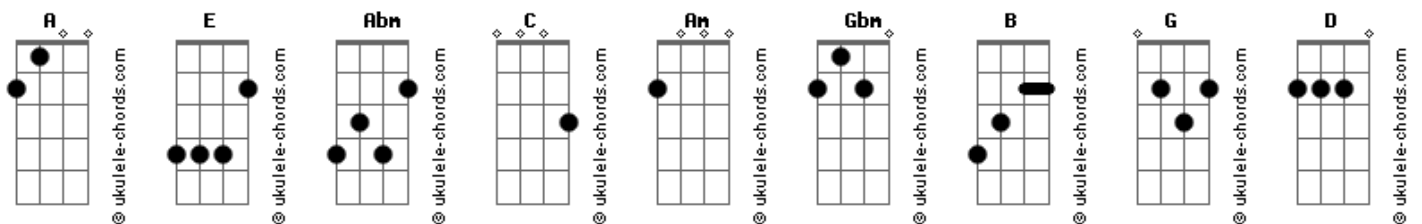

You can hear the Universe in her sea shells oh yeah **Abm**
 oooooh

Riff 1:
C Am
 No, no line on the horizon
E
 No, no line

Riff 2:
E
 I know a girl

Hole in her heart

She said infinity is a great place to start **Abm**
 oooooh

Riff 2:
E
 Time is irrelevant

it's not linear

then she put her tongue in my ear oh-oh-oh-oh **Abm**
 oooooh

Riff 3:
C Am
 No, no line on the horizon
E
 No, no line
C Am
 No, no line on the horizon
E
 No, no line

E
 Every night I have

The same dream

I'm hatching some plot scheming some scheme oh yeah **Abm**
 oooooh

Riff 2:
E
 I'm a traffic cop

Rue du Marais

The sirens is wailing but it's me that wants to get away **Abm**
 oooooh

Riff 3:
C Am
 No, no line on the horizon
E
 No, no line
C Am
 No, no line on the horizon
E
 No, no line

Final: (Riff 6) **E Abm E**
 Riff 1:

Riff 2: **E Abm**

Riff 3:

Riff 4:

Riff 5:

Riff 6:

Acordes