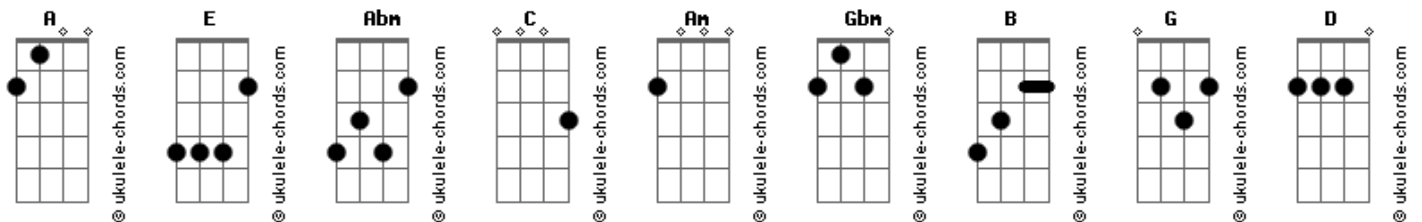

Riff 1:
C **Am**
 No, no line on the horizon
E
 No, no line

Riff 2:
E
 I know a girl

Hole in her heart

She said infinity is a great place to start **Abm**
E
 oooooh

Riff 2:
E
 Time is irrelevant

it's not linear

then she put her tongue in my ear oh-oh-oh-oh **Abm**
E
 oooooh

Riff 3:
C **Am**
 No, no line on the horizon
E
 No, no line
C **Am**
 No, no line on the horizon
E
 No, no line

Riff 4:
E
 Ooooooooooh

A
 Oooh Ooooooh Ooooohh Ooooh Ooooh

E
 Every night I have

The same dream

I'm hatching some plot scheming some scheme oh yeah **Abm**
E
 oooooh

Riff 2:
E
 I'm a traffic cop

Rue du Marais

The sirens is wailing but it's me that wants to get away **Abm**
E
 oooooh

Riff 3:
C **Am**
 No, no line on the horizon
E
 No, no line
C **Am**
 No, no line on the horizon
E
 No, no line

Final: (Riff 6) **E Abm E**
 Riff 1:

Riff 2: **E Abm**

Riff 3:

Riff 4:

Riff 5:

Riff 6:

Acordes