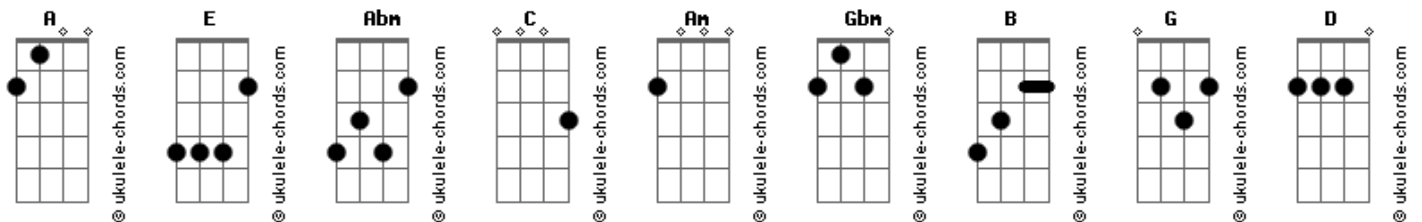

Riff 1:
C Am
 No, no line on the horizon
E
 No, no line

Riff 2:
E
 I know a girl

Hole in her heart

She said infinity is a great place to start **Abm**
E
 oooooh

Riff 2:
E
 Time is irrelevant

it's not linear

then she put her tongue in my ear oh-oh-oh-oh **Abm**
E
 oooooh

Riff 3:
C Am
 No, no line on the horizon
E
 No, no line
C Am
 No, no line on the horizon
E
 No, no line

Riff 4:
E
 Ooooooooooh

A
 Oooh Oooooh Oooooh Oooooh Oooooh

E
 Every night I have

The same dream

I'm hatching some plot scheming some scheme oh yeah **Abm**
E
 oooooh

Riff 2:
E
 I'm a traffic cop

Rue du Marais

The sirens is wailing but it's me that wants to get away **Abm**
E
 oooooh

Riff 3:
C Am
 No, no line on the horizon
E
 No, no line
C Am
 No, no line on the horizon
E
 No, no line

Final: (Riff 6) **E Abm E**
 Riff 1:

Riff 2: **E Abm**

Riff 3:

Riff 4:

Riff 5:

Riff 6:

Acordes