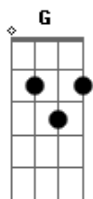

U2 - Luminous Times (Hold On To Love)

Tom: C

(1st bar 4 times, 2nd bar 2 times)

G
Hey, sister love
Hey, sister soul
Hey, oh my love
F
You turn me around tonight

G
Hey sister love

F
Save my soul

C
Save my soul
Hold on to love
Hold on to love

F
Love won't let you go

C
Love won't let you go

F C
Hold on to love

G
See the sunshine in her soul

Hey, sister love
Hey, see the burn
Whoo!

She comes like a carnival
She is the big wheel

F
She turned my head around
Turned my head around

G
She is the speedway
She is the slipstream

F

She is comin' round

C
Hold on to love
Hold on to love

F
Love won't let you go

C
Hold on to love
Hold on to love
See the sun ride in her song

G
See the sun ride in her soul

F C
Hold on to love

F C
Hold
See the sunlight in her song

G
See the sunlight in her soul

Acordes

© ukulele-chords.com

© ukulele-chords.com

© ukulele-chords.com