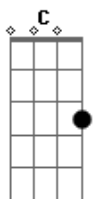

F
Love won't let you go

C
Love won't let you go

F C
Hold on to love

G
See the sunshine in her soul

Hey, sister love
Hey, see the burn
Whoo!

She comes like a carnival
She is the big wheel

F
She turned my head around
Turned my head around

G
She is the speedway
She is the slipstream

F

She is comin' round

C
Hold on to love
Hold on to love

F
Love won't let you go

C
Hold on to love
Hold on to love
See the sun ride in her song

G
See the sun ride in her soul

She is the gunfire
She is the car crash
She is the avalanche
She is the thunder

F
She is the waves's hand
She pulls me under

G
I love you 'cause I need to
Not because I need you

F C
I love you 'cause I understand
That God has given me your hand
Holds me in a tiny fist
And still I need your kiss

F C
Hold on to love

F C
Hold
See the sunlight in her song

G
See the sunlight in her soul

Acordes

© ukulele-chords.com

© ukulele-chords.com

© ukulele-chords.com