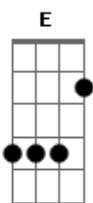

© ukulele-chords.com