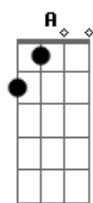

© ukulele-chords.com