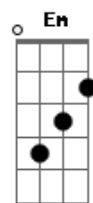

© ukulele-chords.com