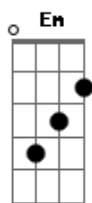

© ukulele-chords.com