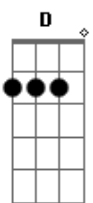

© ukulele-chords.com