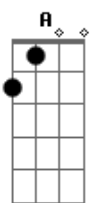

© ukulele-chords.com