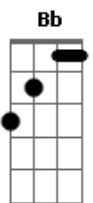

U2 - Invisible

Tom: Bb
Intro: (Eb)

(Durante a intro o The Edge fica tocando na 11 casa, na corda B, enquanto é executado o riff abaixo)

D
It's like the room just cleared of smoke
G
I didn't even want the heart you broke
Em
It's yours to keep
A
You just might need one
D
I finally found my real name
G
I won't be me when you see me again
Em **A**
No, I won't be my father's son

Em
I'm more than you know
G
I'm more than you see here
A
More than you let me be
Em
I'm more than you know
G
A body in a soul
D
You don't see me but you will
A
I am not invisible

(O The Edge faz aproximadamente esse riff no refrão (como a música é nova não tive tempo de examinar o riff))

(intro)

(That's right)
(I'll be in the invisible world)

Verso:

D
I don't dream, not as such
G
I don't even think about you that much
Em **A**
Unless I start to think at all
D
All those frozen days
G

And your frozen ways
Em **A**
They melt away your face like snow

Refrão:

Em
I'm more than you know
G
I'm more than you see here
A
I'm more than you let me be
Em
I'm more than you know
G
A body in a soul
D
You don't see me but you will
A
I am not invisible
E
I am here

Solo:

Final:

A **D**
There is no them
There is no them

G
There's only us
There's only us

G **D**
There is no them
There is no them

G
There's only us
There's only us

D
There is no them
There is no them

A
There's only you
And there's only me

G
There is no them

Acordes

© ukulele-chords.com