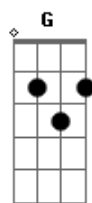

© ukulele-chords.com