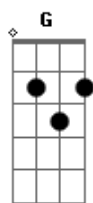

© ukulele-chords.com