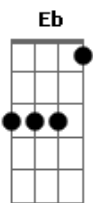

© ukulele-chords.com