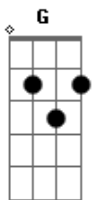

© ukulele-chords.com