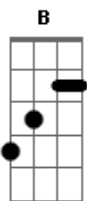

U2 - Holy Joe

Tom: B

Eb INTRO: (B E)

X= Abafar cordas

Afinação: Eb Ab Db Gb Bb

b>B E B
I, I'm a humble guy
E B
No really, I try
E B E
You know it's hard sometimes
B E B
You, you're messed up too
E Ab
But both of us are gonna get through
A B
I'm working my way to get to you.

E G
Come on, come one, come on, come on
B
Be good to me.
E G
Come on, come one, come on, come on
B
Be good to me.
E G
Come on, come one, come on, come on
B
Be good to me.
A Gb
Here it comes, here it comes
B E
Holy Joe.

B E B
Please, don't make me say please
E B
To champagne and ice cream
E B E
It's not what I want It's what I need

B E B
Devotion, a little appreciation
E Ab
A little heavy rotation
A B
Oh, looks good on me.

E G
Come on, come one, come on, come on
B
Be good to me.
E G
Come on, come one, come on, come on
B
Be good to me.
A Gb
Here it comes, here it comes
B E
Holy Joe.

SOLO: (B E) Ab A B

E G
Come on, come one, come on, come on
B
Be good to me.
E G
Come on, come one, come on, come on
B
Be good to me.
E G
Come on, come one, come on, come on
B
Be good to me.
A Gb
Here it comes, here it comes
B E
Holy Joe.
A Gb
Here it comes, here it comes
B E
Holy Joe.
A Gb
Here it comes, here it comes
B
Holy Joe.

Acordes