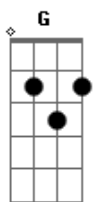

U2 - Gone

Tom: G

Afinação : E

E
You get to feel so guilty
Got so much for so little
Bm A E
Bm x04430
The you find that feeling just won't go away.
E
You're holding on to every little thing so tightly
Bm A E
Till there's nothing left for you anyway.

G Em G G Em C
Goodbye, you can keep this suit of lights

I'll be up with the sun

D Am
I'm not coming down

D Am
I'm not coming down

D E
I'm not coming down.

E
You wanted to get somewhere so badly
Bm A E
You had to lose yourself along the way.

E
You changed your name
Well that's okay, it's necessary

Bm A E
And what you leave behind you don't miss anyway.

G Em G G Em C
Goodbye, you can keep this suit of lights

I'll be up with the sun

D Am
I'm not coming down

D Am
I'm not coming down

D E

I'm not coming down.

toque apenas um vez os acordes agora

D C
'Cause I'm already gone
D C
Felt that way all along.

D C
Closer to you every day

D C
I didn't want it that much anyway.

53 52 50 63 60

You're taking steps that make you feel dizzy
Then you learn to like the way it feels.

volta a tocar os acordes normalmente

E
You hurt yourself, you hurt your lover
Then you discover

Bm A E
What you thought was freedom is just greed.

G Em G G Em C
Goodbye, you can keep this suit of lights

D Am
I'll be up with the sun

D Am
I'm not coming down

D Am
I'm not coming down

D E
I'm not coming down.

Gone...

Gone...

acordes:

Bm x04430

G 200033

G 320033

durante todo o tempo que você fica tocando E, você pode trocar o E por isso:

Acordes

© ukulele-chords.com