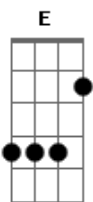

G Em G G Em C  
Goodbye, you can keep this suit of lights

I'll be up with the sun

D Am  
I'm not coming down

D Am  
I'm not coming down

D E  
I'm not coming down.

E  
You wanted to get somewhere so badly  
Bm A E  
You had to lose yourself along the way.

G Em G G Em C  
Goodbye, you can keep this suit of lights

D Am  
I'll be up with the sun

D Am  
I'm not coming down

D Am  
I'm not coming down

D E  
I'm not coming down.

Gone...

E  
Gone...

acordes:

Bm x04430

G 200033

G 320033

durante todo o tempo que você fica tocando E, você pode trocar o E por isso: