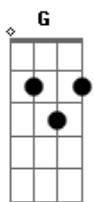

You're taking steps that make you feel dizzy  
Then you learn to like the way it feels.

volta a tocar os acordes normalmente

E  
You hurt yourself, you hurt your lover  
Then you discover

Bm A E  
What you thought was freedom is just greed.

G Em G G Em C  
Goodbye, you can keep this suit of lights

D Am  
I'll be up with the sun

D Am  
I'm not coming down

D Am  
I'm not coming down

D E  
I'm not coming down.

Gone...

E  
Gone...

acordes:

Bm x04430

G 200033

G 320033

durante todo o tempo que você fica tocando E, você pode trocar o E por isso: