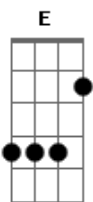

G Em G G Em C
Goodbye, you can keep this suit of lights

I'll be up with the sun

D Am
I'm not coming down

D Am
I'm not coming down

D E
I'm not coming down.

E
You wanted to get somewhere so badly
Bm A E
You had to lose yourself along the way.

G Em G G Em C
Goodbye, you can keep this suit of lights

D Am
I'll be up with the sun

D Am
I'm not coming down

D Am
I'm not coming down

D E
I'm not coming down.

Gone...

E
Gone...

acordes:

Bm x04430

G 200033

G 320033

durante todo o tempo que você fica tocando E, você pode trocar o E por isso:

Acordes

© ukulele-chords.com

© ukulele-chords.com

© ukulele-chords.com