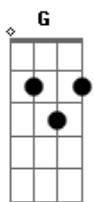

G Em G G Em C
Goodbye, you can keep this suit of lights

I'll be up with the sun

D Am
I'm not coming down

D Am
I'm not coming down

D E
I'm not coming down.

E
You wanted to get somewhere so badly
Bm A E
You had to lose yourself along the way.

You're taking steps that make you feel dizzy
Then you learn to like the way it feels.

volta a tocar os acordes normalmente

E
You hurt yourself, you hurt your lover
Then you discover

Bm A E
What you thought was freedom is just greed.

G Em G G Em C
Goodbye, you can keep this suit of lights

D Am
I'll be up with the sun

D Am
I'm not coming down

D Am
I'm not coming down

D E
I'm not coming down.

Gone...

E
Gone...

acordes:

Bm x04430

G 200033

G 320033

durante todo o tempo que você fica tocando E, você pode trocar o E por isso:

Acordes

© ukulele-chords.com

© ukulele-chords.com

© ukulele-chords.com