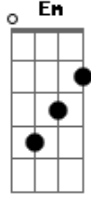

U2 - Exit

Tom: C

You know ^{Em} he got the cure...but then he went astray,
^C He used to stay awake to drive the dreams he had away
^{Em} He wanted to believe in the hands of love...
^C His head it felt heavy as he cut across the land
^G A dog started crying like a broken hearted man

At the howling wind... the howling wind

He went deeper into black, deeper into white...
he could see the stars shine like nails in the night
He felt the healing, healing, healing, healing hands of love
Like the stars shiny, shiny... from above.

He put his hands in the pocket, his finger on the steel
The pistol weighed heavy, his heart he could feel
Was beating, beating, beating, beating oh my love
Oh my love, oh my love, oh my love.

Acordes

© ukulele-chords.com

© ukulele-chords.com

© ukulele-chords.com