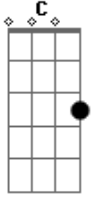

U2 - Exit

Tom: C

You know ^{Em} he got the cure...but then he went astray,
^C He used to stay awake to drive the dreams he had away
^{Em} He wanted to believe in the hands of love...
^C His head it felt heavy as he cut across the land
^G A dog started crying like a broken hearted man

At the howling wind... the howling wind

He went deeper into black, deeper into white...
 he could see the stars shine like nails in the night
 He felt the healing, healing, healing, healing hands of love
 Like the stars shiny, shiny... from above.

He put his hands in the pocket, his finger on the steel
 The pistol weighed heavy, his heart he could feel
 Was beating, beating, beating, beating oh my love
 Oh my love, oh my love, oh my love.

Acordes