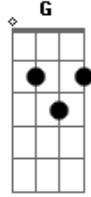

© ukulele-chords.com