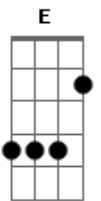

© ukulele-chords.com