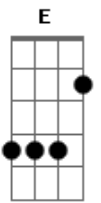

© ukulele-chords.com