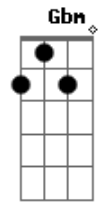

© ukulele-chords.com