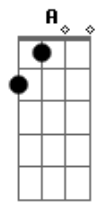

U2 - Everlasting Love

Tom: A

Afinação 1/2 tom abaixo

Intro: E B A Gbm B
E B A Gbm B
E E

[Verso]

A D A
Hearts gone astray, keeping hurt when they go
D A
I went away, just when you needed me so
D A
You won't regret, I come back begging you
D Gb B
Don't you forget, welcome love we once knew.

[Refrão]

E B
Open up your eyes
A
Then you'll realise
Gbm
Here I stand with my
B E
Everlasting Love.
E B
Need you by my side
A
Girl to be my bride
Gbm
You'll never be denied
B E
Everlasting Love
E B
From the very start
A
open up your heart
Gbm
Be a lasting part of
B E
Everlasting Love
B C
This love will last forever.
E
This love will last forever.

[Verso] repete

E B
Where life really flows,
A
No-one really knows
Gbm
'Till someone's there to show where the
B E
Everlasting Love

E B
Like the sun it shines
A
Endlessly it shines
Gbm
You always will be mine
B E
It's eternal love

E B
When otherloves are gone
A
Ours still be strong
Gbm
We have our very own
B E
Everlasting Love

B C
This love will last forever.
E
This love will last forever.

[Refrão] repete

[Ending]

E B A Gbm
Everlasting love
B E B
Everlasting love
A Gbm
Everlasting love
B E B A Gbm B E
Everlasting love

Acordes

© ukulele-chords.com