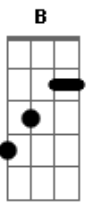

© ukulele-chords.com