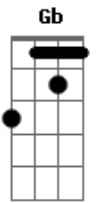

© ukulele-chords.com