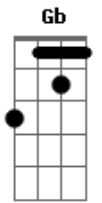

© ukulele-chords.com