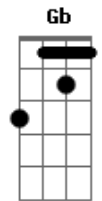

© ukulele-chords.com