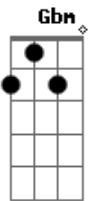

© ukulele-chords.com