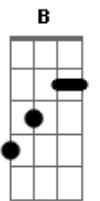

© ukulele-chords.com