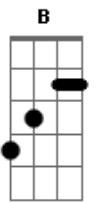

© ukulele-chords.com