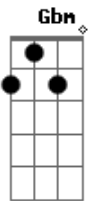

© ukulele-chords.com