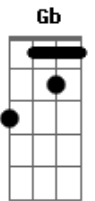

© ukulele-chords.com